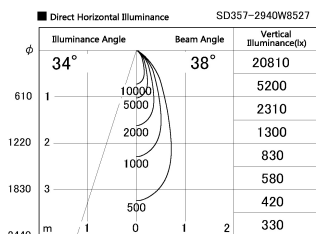

Item no. SD357-2940W8527

Series Name: Cylinder Box (UL Track)
(SD357)

Installation	Track mount
Type	
Fixture wattage	31.8W
Beam angle	38 deg
Color Temp.	2700K
CRI	Ra>85
Luminous	2525 lm
Body	Die-cast aluminum alloy
Body finish	White
Trim finish	N/A
Reflector finish	N/A
IP Rate	IP20
Light source	COB module
Input Voltage	AC220~240V
Dimming Type	Non-Dimmable
Certificate	CE, CCC
Cut Hole	N/A