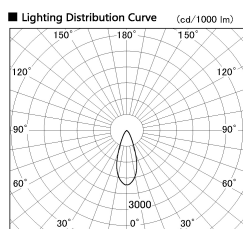

Item no. SD357-2940W8527

Series Name: Cylinder Box (UL Track)
(SD357)

Installation	Track mount
Type	
Fixture wattage	31.8W
Beam angle	38 deg
Color Temp.	2700K
CRI	Ra>85
Luminous	2525 lm
Body	Die-cast aluminum alloy
Body finish	White
Trim finish	N/A
Reflector finish	N/A
IP Rate	IP20
Light source	COB module
Input Voltage	AC220~240V
Dimming Type	Non-Dimmable
Certificate	CE, CCC
Cut Hole	N/A