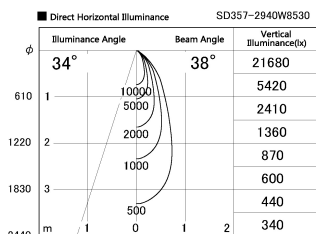

Item no. SD357-2940W8530

Series Name: Cylinder Box (UL Track)
(SD357)

Installation	Track mount
Type	
Fixture wattage	31.8W
Beam angle	38 deg
Color Temp.	3000K
CRI	Ra>85
Luminous	2630 lm
Body	Die-cast aluminum alloy
Body finish	White
Trim finish	N/A
Reflector finish	N/A
IP Rate	IP20
Light source	COB module
Input Voltage	AC220~240V
Dimming Type	Non-Dimmable
Certificate	CE, CCC
Cut Hole	N/A