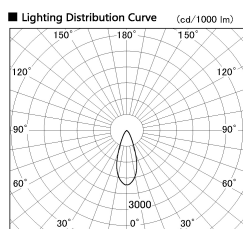

Item no. SD357-2940W8530

Series Name: Cylinder Box (UL Track)
(SD357)

Installation	Track mount
Type	
Fixture wattage	31.8W
Beam angle	38 deg
Color Temp.	3000K
CRI	Ra>85
Luminous	2630 lm
Body	Die-cast aluminum alloy
Body finish	White
Trim finish	N/A
Reflector finish	N/A
IP Rate	IP20
Light source	COB module
Input Voltage	AC220~240V
Dimming Type	Non-Dimmable
Certificate	CE, CCC
Cut Hole	N/A