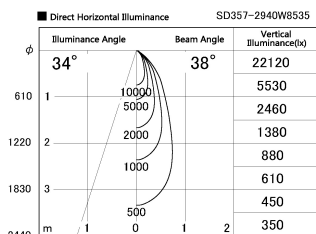

Item no. SD357-2940W8535

Series Name: Cylinder Box (UL Track)
(SD357)

Installation	Track mount
Type	
Fixture wattage	31.8W
Beam angle	38 deg
Color Temp.	3500K
CRI	Ra>85
Luminous	2683 lm
Body	Die-cast aluminum alloy
Body finish	White
Trim finish	N/A
Reflector finish	N/A
IP Rate	IP20
Light source	COB module
Input Voltage	AC220~240V
Dimming Type	Non-Dimmable
Certificate	CE, CCC
Cut Hole	N/A