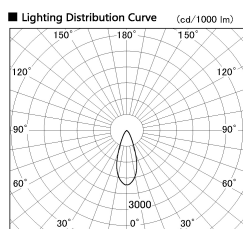

Item no. SD357-2940W8535

Series Name: Cylinder Box (UL Track)
(SD357)

Installation	Track mount
Type	
Fixture wattage	31.8W
Beam angle	38 deg
Color Temp.	3500K
CRI	Ra>85
Luminous	2683 lm
Body	Die-cast aluminum alloy
Body finish	White
Trim finish	N/A
Reflector finish	N/A
IP Rate	IP20
Light source	COB module
Input Voltage	AC220~240V
Dimming Type	Non-Dimmable
Certificate	CE, CCC
Cut Hole	N/A