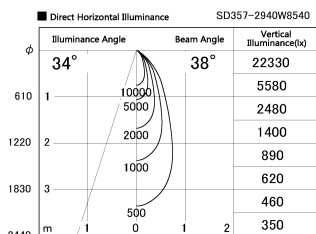

Item no. SD357-2940W8540

Series Name: Cylinder Box (UL Track)  
(SD357)

|                  |                         |
|------------------|-------------------------|
| Installation     | Track mount             |
| Type             |                         |
| Fixture wattage  | 31.8W                   |
| Beam angle       | 38 deg                  |
| Color Temp.      | 4000K                   |
| CRI              | Ra>85                   |
| Luminous         | 2709 lm                 |
| Body             | Die-cast aluminum alloy |
| Body finish      | White                   |
| Trim finish      | N/A                     |
| Reflector finish | N/A                     |
| IP Rate          | IP20                    |
| Light source     | COB module              |
| Input Voltage    | AC220~240V              |
| Dimming Type     | Non-Dimmable            |
| Certificate      | CE, CCC                 |
| Cut Hole         | N/A                     |