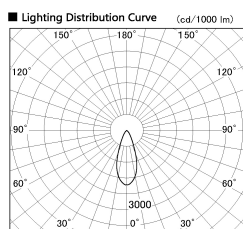

Item no. SD357-2940W8540

Series Name: Cylinder Box (UL Track)  
(SD357)

|                  |                         |
|------------------|-------------------------|
| Installation     | Track mount             |
| Type             |                         |
| Fixture wattage  | 31.8W                   |
| Beam angle       | 38 deg                  |
| Color Temp.      | 4000K                   |
| CRI              | Ra>85                   |
| Luminous         | 2709 lm                 |
| Body             | Die-cast aluminum alloy |
| Body finish      | White                   |
| Trim finish      | N/A                     |
| Reflector finish | N/A                     |
| IP Rate          | IP20                    |
| Light source     | COB module              |
| Input Voltage    | AC220~240V              |
| Dimming Type     | Non-Dimmable            |
| Certificate      | CE, CCC                 |
| Cut Hole         | N/A                     |