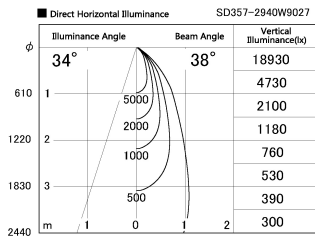

Item no. SD357-2940W9027

Series Name: Cylinder Box (UL Track)
(SD357)

Installation	Track mount
Type	
Fixture wattage	31.8W
Beam angle	38 deg
Color Temp.	2700K
CRI	Ra>90
Luminous	2296 lm
Body	Die-cast aluminum alloy
Body finish	White
Trim finish	N/A
Reflector finish	N/A
IP Rate	IP20
Light source	COB module
Input Voltage	AC220~240V
Dimming Type	Non-Dimmable
Certificate	CE, CCC
Cut Hole	N/A