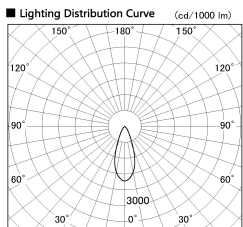

Item no. SD357-2940W9027

Series Name: Cylinder Box (UL Track)
(SD357)

Installation	Track mount
Type	
Fixture wattage	31.8W
Beam angle	38 deg
Color Temp.	2700K
CRI	Ra>90
Luminous	2296 lm
Body	Die-cast aluminum alloy
Body finish	White
Trim finish	N/A
Reflector finish	N/A
IP Rate	IP20
Light source	COB module
Input Voltage	AC220~240V
Dimming Type	Non-Dimmable
Certificate	CE, CCC
Cut Hole	N/A