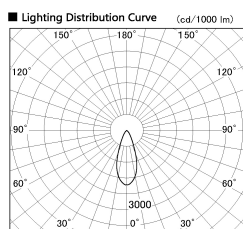

Item no. SD357-2940W9030

Series Name: Cylinder Box (UL Track)
(SD357)

Installation	Track mount
Type	
Fixture wattage	31.8W
Beam angle	38 deg
Color Temp.	3000K
CRI	Ra>90
Luminous	2391 lm
Body	Die-cast aluminum alloy
Body finish	White
Trim finish	N/A
Reflector finish	N/A
IP Rate	IP20
Light source	COB module
Input Voltage	AC220~240V
Dimming Type	Non-Dimmable
Certificate	CE, CCC
Cut Hole	N/A