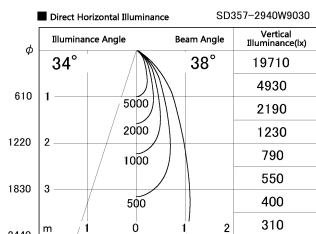

Item no. SD357-2940W9030

Series Name: Cylinder Box (UL Track)
(SD357)

Installation	Track mount
Type	
Fixture wattage	31.8W
Beam angle	38 deg
Color Temp.	3000K
CRI	Ra>90
Luminous	2391 lm
Body	Die-cast aluminum alloy
Body finish	White
Trim finish	N/A
Reflector finish	N/A
IP Rate	IP20
Light source	COB module
Input Voltage	AC220~240V
Dimming Type	Non-Dimmable
Certificate	CE, CCC
Cut Hole	N/A