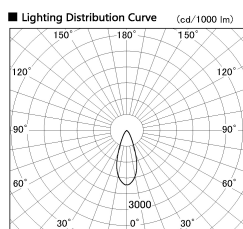

Item no. SD357-2940W9030

Series Name: Cylinder Box (UL Track)
(SD357)

Installation	Track mount
Type	Cylinder Box (UL Track) (SD357)
Fixture wattage	31.8W
Beam angle	38 deg
Color Temp.	3000K
CRI	Ra>90
Luminous	2391 lm
Body	Die-cast aluminum alloy
Body finish	White
Trim finish	N/A
Reflector finish	N/A
IP Rate	IP20
Light source	COB module
Input Voltage	AC220~240V
Dimming Type	Non-Dimmable
Certificate	CE, CCC
Cut Hole	N/A