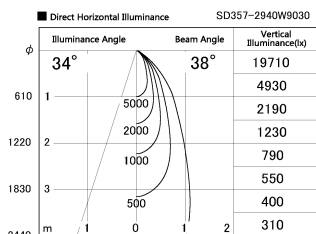

Item no. SD357-2940W9030

Series Name: Cylinder Box (UL Track)
(SD357)

Installation	Track mount
Type	Cylinder Box (UL Track) (SD357)
Fixture wattage	31.8W
Beam angle	38 deg
Color Temp.	3000K
CRI	Ra>90
Luminous	2391 lm
Body	Die-cast aluminum alloy
Body finish	White
Trim finish	N/A
Reflector finish	N/A
IP Rate	IP20
Light source	COB module
Input Voltage	AC220~240V
Dimming Type	Non-Dimmable
Certificate	CE, CCC
Cut Hole	N/A