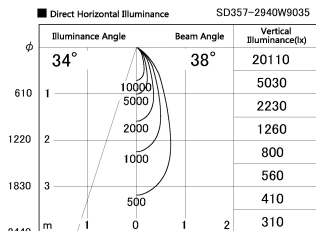

Item no. SD357-2940W9035

Series Name: Cylinder Box (UL Track)
(SD357)

Installation	Track mount
Type	
Fixture wattage	31.8W
Beam angle	38 deg
Color Temp.	3500K
CRI	Ra>90
Luminous	2439 lm
Body	Die-cast aluminum alloy
Body finish	White
Trim finish	N/A
Reflector finish	N/A
IP Rate	IP20
Light source	COB module
Input Voltage	AC220~240V
Dimming Type	Non-Dimmable
Certificate	CE, CCC
Cut Hole	N/A