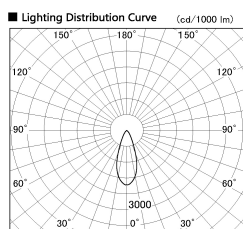

Item no. SD357-2940W9035

Series Name: Cylinder Box (UL Track)
(SD357)

Installation	Track mount
Type	
Fixture wattage	31.8W
Beam angle	38 deg
Color Temp.	3500K
CRI	Ra>90
Luminous	2439 lm
Body	Die-cast aluminum alloy
Body finish	White
Trim finish	N/A
Reflector finish	N/A
IP Rate	IP20
Light source	COB module
Input Voltage	AC220~240V
Dimming Type	Non-Dimmable
Certificate	CE, CCC
Cut Hole	N/A