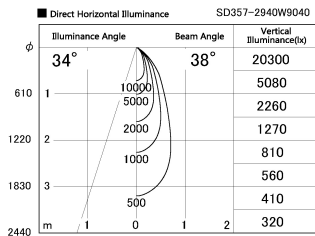

Item no. SD357-2940W9040

Series Name: Cylinder Box (UL Track)  
(SD357)

Installation	Track mount
Type	
Fixture wattage	31.8W
Beam angle	38 deg
Color Temp.	4000K
CRI	Ra>90
Luminous	2463 lm
Body	Die-cast aluminum alloy
Body finish	White
Trim finish	N/A
Reflector finish	N/A
IP Rate	IP20
Light source	COB module
Input Voltage	AC220~240V
Dimming Type	Non-Dimmable
Certificate	CE, CCC
Cut Hole	N/A