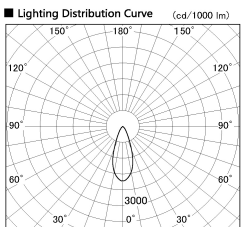

Item no. SD357-2940W9040

Series Name: Cylinder Box (UL Track)  
(SD357)

Installation	Track mount
Type	
Fixture wattage	31.8W
Beam angle	38 deg
Color Temp.	4000K
CRI	Ra>90
Luminous	2463 lm
Body	Die-cast aluminum alloy
Body finish	White
Trim finish	N/A
Reflector finish	N/A
IP Rate	IP20
Light source	COB module
Input Voltage	AC220~240V
Dimming Type	Non-Dimmable
Certificate	CE, CCC
Cut Hole	N/A