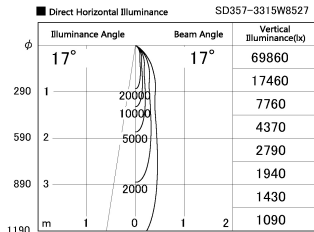

Item no. SD357-3315W8527

Series Name: Cylinder Box (UL Track)
(SD357)

Installation	Track mount
Type	
Fixture wattage	35.5W
Beam angle	17 deg
Color Temp.	2700K
CRI	Ra>85
Luminous	2868 lm
Body	Die-cast aluminum alloy
Body finish	White
Trim finish	N/A
Reflector finish	N/A
IP Rate	IP20
Light source	COB module
Input Voltage	AC220~240V
Dimming Type	Non-Dimmable
Certificate	CE, CCC
Cut Hole	N/A