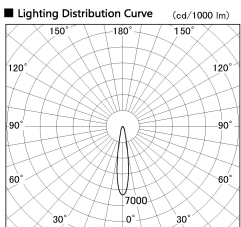

Item no. SD357-3315W8527

Series Name: Cylinder Box (UL Track)
(SD357)

Installation	Track mount
Type	
Fixture wattage	35.5W
Beam angle	17 deg
Color Temp.	2700K
CRI	Ra>85
Luminous	2868 lm
Body	Die-cast aluminum alloy
Body finish	White
Trim finish	N/A
Reflector finish	N/A
IP Rate	IP20
Light source	COB module
Input Voltage	AC220~240V
Dimming Type	Non-Dimmable
Certificate	CE, CCC
Cut Hole	N/A