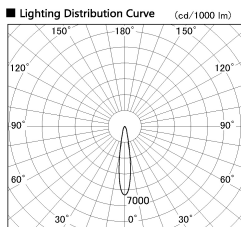

Item no. SD357-3315W8530

Series Name: Cylinder Box (UL Track)
(SD357)

Installation	Track mount
Type	
Fixture wattage	35.5W
Beam angle	17 deg
Color Temp.	3000K
CRI	Ra>85
Luminous	2987 lm
Body	Die-cast aluminum alloy
Body finish	White
Trim finish	N/A
Reflector finish	N/A
IP Rate	IP20
Light source	COB module
Input Voltage	AC220~240V
Dimming Type	Non-Dimmable
Certificate	CE, CCC
Cut Hole	N/A