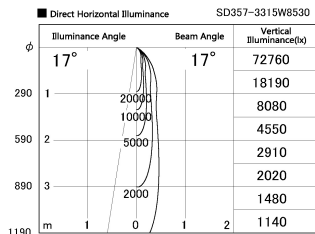

Item no. SD357-3315W8530

Series Name: Cylinder Box (UL Track)
(SD357)

Installation	Track mount
Type	
Fixture wattage	35.5W
Beam angle	17 deg
Color Temp.	3000K
CRI	Ra>85
Luminous	2987 lm
Body	Die-cast aluminum alloy
Body finish	White
Trim finish	N/A
Reflector finish	N/A
IP Rate	IP20
Light source	COB module
Input Voltage	AC220~240V
Dimming Type	Non-Dimmable
Certificate	CE, CCC
Cut Hole	N/A