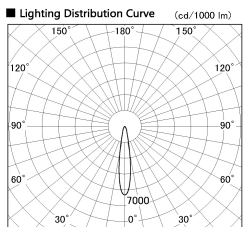

Item no. SD357-3315W8530

Series Name: Cylinder Box (UL Track)  
(SD357)

Installation	Track mount
Type	
Fixture wattage	35.5W
Beam angle	17 deg
Color Temp.	3000K
CRI	Ra>85
Luminous	2987 lm
Body	Die-cast aluminum alloy
Body finish	White
Trim finish	N/A
Reflector finish	N/A
IP Rate	IP20
Light source	COB module
Input Voltage	AC220~240V
Dimming Type	Non-Dimmable
Certificate	CE, CCC
Cut Hole	N/A