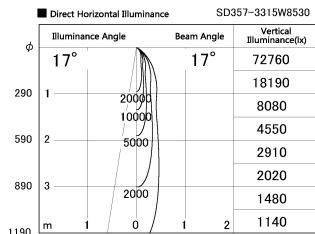

Item no. SD357-3315W8530

Series Name: Cylinder Box (UL Track)  
(SD357)

Installation	Track mount
Type	
Fixture wattage	35.5W
Beam angle	17 deg
Color Temp.	3000K
CRI	Ra>85
Luminous	2987 lm
Body	Die-cast aluminum alloy
Body finish	White
Trim finish	N/A
Reflector finish	N/A
IP Rate	IP20
Light source	COB module
Input Voltage	AC220~240V
Dimming Type	Non-Dimmable
Certificate	CE, CCC
Cut Hole	N/A