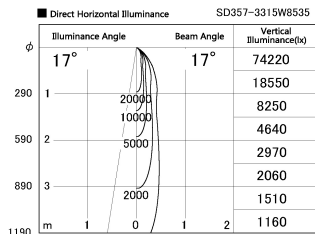

Item no. SD357-3315W8535

Series Name: Cylinder Box (UL Track)  
(SD357)

Installation	Track mount
Type	
Fixture wattage	35.5W
Beam angle	17 deg
Color Temp.	3500K
CRI	Ra>85
Luminous	3047 lm
Body	Die-cast aluminum alloy
Body finish	White
Trim finish	N/A
Reflector finish	N/A
IP Rate	IP20
Light source	COB module
Input Voltage	AC220~240V
Dimming Type	Non-Dimmable
Certificate	CE, CCC
Cut Hole	N/A