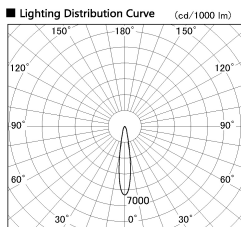

Item no. SD357-3315W8535

Series Name: Cylinder Box (UL Track)  
(SD357)

Installation	Track mount
Type	
Fixture wattage	35.5W
Beam angle	17 deg
Color Temp.	3500K
CRI	Ra>85
Luminous	3047 lm
Body	Die-cast aluminum alloy
Body finish	White
Trim finish	N/A
Reflector finish	N/A
IP Rate	IP20
Light source	COB module
Input Voltage	AC220~240V
Dimming Type	Non-Dimmable
Certificate	CE, CCC
Cut Hole	N/A