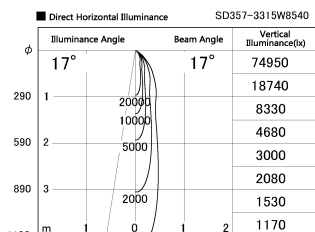

Item no. SD357-3315W8540

Series Name: Cylinder Box (UL Track)
(SD357)

Installation	Track mount
Type	
Fixture wattage	35.5W
Beam angle	17 deg
Color Temp.	4000K
CRI	Ra>85
Luminous	3077 lm
Body	Die-cast aluminum alloy
Body finish	White
Trim finish	N/A
Reflector finish	N/A
IP Rate	IP20
Light source	COB module
Input Voltage	AC220~240V
Dimming Type	Non-Dimmable
Certificate	CE, CCC
Cut Hole	N/A