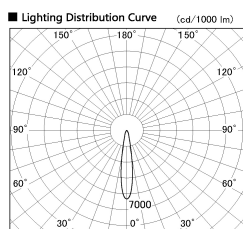

Item no. SD357-3315W8540

Series Name: Cylinder Box (UL Track)
(SD357)

Installation	Track mount
Type	
Fixture wattage	35.5W
Beam angle	17 deg
Color Temp.	4000K
CRI	Ra>85
Luminous	3077 lm
Body	Die-cast aluminum alloy
Body finish	White
Trim finish	N/A
Reflector finish	N/A
IP Rate	IP20
Light source	COB module
Input Voltage	AC220~240V
Dimming Type	Non-Dimmable
Certificate	CE, CCC
Cut Hole	N/A