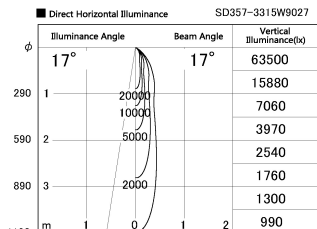

Item no. SD357-3315W9027

Series Name: Cylinder Box (UL Track)
(SD357)

Installation	Track mount
Type	
Fixture wattage	35.5W
Beam angle	17 deg
Color Temp.	2700K
CRI	Ra>90
Luminous	2607 lm
Body	Die-cast aluminum alloy
Body finish	White
Trim finish	N/A
Reflector finish	N/A
IP Rate	IP20
Light source	COB module
Input Voltage	AC220~240V
Dimming Type	Non-Dimmable
Certificate	CE, CCC
Cut Hole	N/A