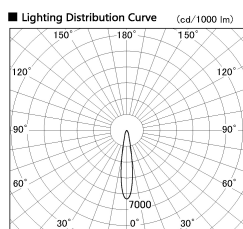

Item no. SD357-3315W9027

Series Name: Cylinder Box (UL Track)
(SD357)

Installation	Track mount
Type	
Fixture wattage	35.5W
Beam angle	17 deg
Color Temp.	2700K
CRI	Ra>90
Luminous	2607 lm
Body	Die-cast aluminum alloy
Body finish	White
Trim finish	N/A
Reflector finish	N/A
IP Rate	IP20
Light source	COB module
Input Voltage	AC220~240V
Dimming Type	Non-Dimmable
Certificate	CE, CCC
Cut Hole	N/A