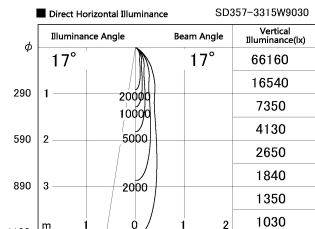

Item no. SD357-3315W9030

Series Name: Cylinder Box (UL Track)
(SD357)

Installation	Track mount
Type	Cylinder Box (UL Track) (SD357)
Fixture wattage	35.5W
Beam angle	17 deg
Color Temp.	3000K
CRI	Ra>90
Luminous	2716 lm
Body	Die-cast aluminum alloy
Body finish	White
Trim finish	N/A
Reflector finish	N/A
IP Rate	IP20
Light source	COB module
Input Voltage	AC220~240V
Dimming Type	Non-Dimmable
Certificate	CE, CCC
Cut Hole	N/A