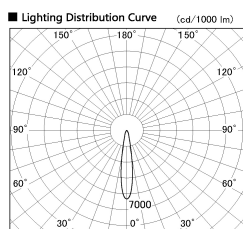

Item no. SD357-3315W9030

Series Name: Cylinder Box (UL Track)
(SD357)

Installation	Track mount
Type	
Fixture wattage	35.5W
Beam angle	17 deg
Color Temp.	3000K
CRI	Ra>90
Luminous	2716 lm
Body	Die-cast aluminum alloy
Body finish	White
Trim finish	N/A
Reflector finish	N/A
IP Rate	IP20
Light source	COB module
Input Voltage	AC220~240V
Dimming Type	Non-Dimmable
Certificate	CE, CCC
Cut Hole	N/A