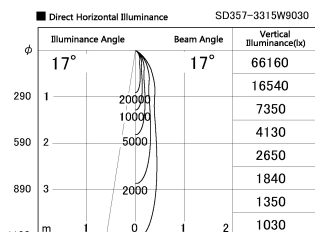

Item no. SD357-3315W9030

Series Name: Cylinder Box (UL Track)
(SD357)

Installation	Track mount
Type	
Fixture wattage	35.5W
Beam angle	17 deg
Color Temp.	3000K
CRI	Ra>90
Luminous	2716 lm
Body	Die-cast aluminum alloy
Body finish	White
Trim finish	N/A
Reflector finish	N/A
IP Rate	IP20
Light source	COB module
Input Voltage	AC220~240V
Dimming Type	Non-Dimmable
Certificate	CE, CCC
Cut Hole	N/A