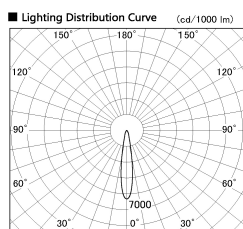

Item no. SD357-3315W9030

Series Name: Cylinder Box (UL Track)
(SD357)

Installation	Track mount
Type	Cylinder Box (UL Track) (SD357)
Fixture wattage	35.5W
Beam angle	17 deg
Color Temp.	3000K
CRI	Ra>90
Luminous	2716 lm
Body	Die-cast aluminum alloy
Body finish	White
Trim finish	N/A
Reflector finish	N/A
IP Rate	IP20
Light source	COB module
Input Voltage	AC220~240V
Dimming Type	Non-Dimmable
Certificate	CE, CCC
Cut Hole	N/A