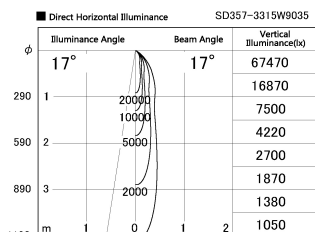

Item no. SD357-3315W9035

Series Name: Cylinder Box (UL Track)  
(SD357)

Installation	Track mount
Type	
Fixture wattage	35.5W
Beam angle	17 deg
Color Temp.	3500K
CRI	Ra>90
Luminous	2770 lm
Body	Die-cast aluminum alloy
Body finish	White
Trim finish	N/A
Reflector finish	N/A
IP Rate	IP20
Light source	COB module
Input Voltage	AC220~240V
Dimming Type	Non-Dimmable
Certificate	CE, CCC
Cut Hole	N/A