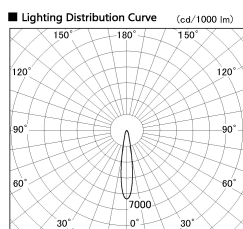

Item no. SD357-3315W9035

Series Name: Cylinder Box (UL Track)  
(SD357)

Installation	Track mount
Type	
Fixture wattage	35.5W
Beam angle	17 deg
Color Temp.	3500K
CRI	Ra>90
Luminous	2770 lm
Body	Die-cast aluminum alloy
Body finish	White
Trim finish	N/A
Reflector finish	N/A
IP Rate	IP20
Light source	COB module
Input Voltage	AC220~240V
Dimming Type	Non-Dimmable
Certificate	CE, CCC
Cut Hole	N/A