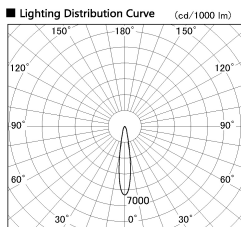

Item no. SD357-3315W9040

Series Name: Cylinder Box (UL Track)  
(SD357)

Installation	Track mount
Type	
Fixture wattage	35.5W
Beam angle	17 deg
Color Temp.	4000K
CRI	Ra>90
Luminous	2797 lm
Body	Die-cast aluminum alloy
Body finish	White
Trim finish	N/A
Reflector finish	N/A
IP Rate	IP20
Light source	COB module
Input Voltage	AC220~240V
Dimming Type	Non-Dimmable
Certificate	CE, CCC
Cut Hole	N/A