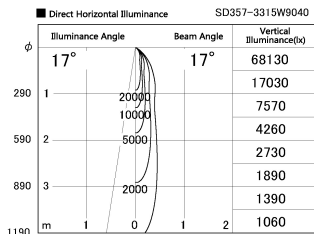

Item no. SD357-3315W9040

Series Name: Cylinder Box (UL Track)  
(SD357)

Installation	Track mount
Type	
Fixture wattage	35.5W
Beam angle	17 deg
Color Temp.	4000K
CRI	Ra>90
Luminous	2797 lm
Body	Die-cast aluminum alloy
Body finish	White
Trim finish	N/A
Reflector finish	N/A
IP Rate	IP20
Light source	COB module
Input Voltage	AC220~240V
Dimming Type	Non-Dimmable
Certificate	CE, CCC
Cut Hole	N/A