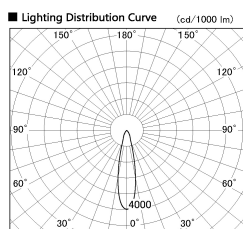

Item no. SD357-3320W8527

Series Name: Cylinder Box (UL Track)
(SD357)

Installation	Track mount
Type	
Fixture wattage	35.5W
Beam angle	23 deg
Color Temp.	2700K
CRI	Ra>85
Luminous	2862 lm
Body	Die-cast aluminum alloy
Body finish	White
Trim finish	N/A
Reflector finish	N/A
IP Rate	IP20
Light source	COB module
Input Voltage	AC220~240V
Dimming Type	Non-Dimmable
Certificate	CE, CCC
Cut Hole	N/A