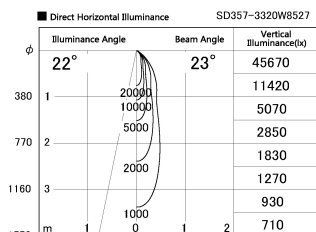

Item no. SD357-3320W8527

Series Name: Cylinder Box (UL Track)
(SD357)

Installation	Track mount
Type	
Fixture wattage	35.5W
Beam angle	23 deg
Color Temp.	2700K
CRI	Ra>85
Luminous	2862 lm
Body	Die-cast aluminum alloy
Body finish	White
Trim finish	N/A
Reflector finish	N/A
IP Rate	IP20
Light source	COB module
Input Voltage	AC220~240V
Dimming Type	Non-Dimmable
Certificate	CE, CCC
Cut Hole	N/A