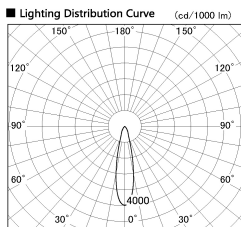

Item no. SD357-3320W8530

Series Name: Cylinder Box (UL Track)  
(SD357)

Installation	Track mount
Type	
Fixture wattage	35.5W
Beam angle	23 deg
Color Temp.	3000K
CRI	Ra>85
Luminous	2981 lm
Body	Die-cast aluminum alloy
Body finish	White
Trim finish	N/A
Reflector finish	N/A
IP Rate	IP20
Light source	COB module
Input Voltage	AC220~240V
Dimming Type	Non-Dimmable
Certificate	CE, CCC
Cut Hole	N/A