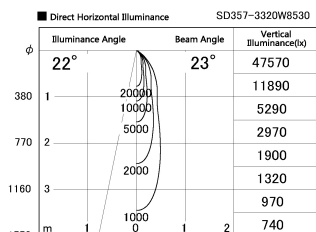

Item no. SD357-3320W8530

Series Name: Cylinder Box (UL Track)
(SD357)

Installation	Track mount
Type	Cylinder Box (UL Track) (SD357)
Fixture wattage	35.5W
Beam angle	23 deg
Color Temp.	3000K
CRI	Ra>85
Luminous	2981 lm
Body	Die-cast aluminum alloy
Body finish	White
Trim finish	N/A
Reflector finish	N/A
IP Rate	IP20
Light source	COB module
Input Voltage	AC220~240V
Dimming Type	Non-Dimmable
Certificate	CE, CCC
Cut Hole	N/A