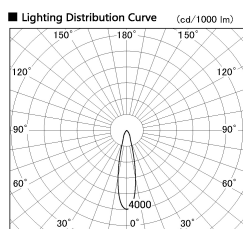

Item no. SD357-3320W8530

Series Name: Cylinder Box (UL Track)
(SD357)

Installation	Track mount
Type	Cylinder Box (UL Track) (SD357)
Fixture wattage	35.5W
Beam angle	23 deg
Color Temp.	3000K
CRI	Ra>85
Luminous	2981 lm
Body	Die-cast aluminum alloy
Body finish	White
Trim finish	N/A
Reflector finish	N/A
IP Rate	IP20
Light source	COB module
Input Voltage	AC220~240V
Dimming Type	Non-Dimmable
Certificate	CE, CCC
Cut Hole	N/A