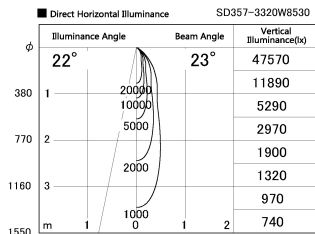

Item no. SD357-3320W8530

Series Name: Cylinder Box (UL Track)  
(SD357)

Installation	Track mount
Type	
Fixture wattage	35.5W
Beam angle	23 deg
Color Temp.	3000K
CRI	Ra>85
Luminous	2981 lm
Body	Die-cast aluminum alloy
Body finish	White
Trim finish	N/A
Reflector finish	N/A
IP Rate	IP20
Light source	COB module
Input Voltage	AC220~240V
Dimming Type	Non-Dimmable
Certificate	CE, CCC
Cut Hole	N/A