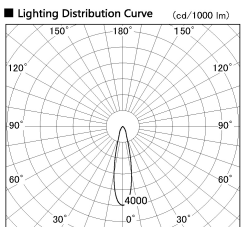

Item no. SD357-3320W8535

Series Name: Cylinder Box (UL Track)
(SD357)

Direct Horizontal Illuminance SD357-3320W8535

φ	Illuminance Angle	Beam Angle	Vertical Illuminance (lx)
380	22°	23°	48530
1			12130
770			5390
2			3030
1160			1940
3			1350
1550			990
m	1	1	760

Installation	Track mount
Type	
Fixture wattage	35.5W
Beam angle	23 deg
Color Temp.	3500K
CRI	Ra>85
Luminous	3041 lm
Body	Die-cast aluminum alloy
Body finish	White
Trim finish	N/A
Reflector finish	N/A
IP Rate	IP20
Light source	COB module
Input Voltage	AC220~240V
Dimming Type	Non-Dimmable
Certificate	CE, CCC
Cut Hole	N/A