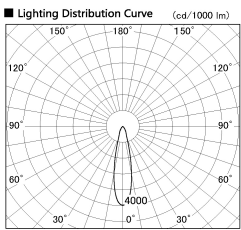

Item no. SD357-3320W8540

Series Name: Cylinder Box (UL Track)
(SD357)

Installation	Track mount
Type	
Fixture wattage	35.5W
Beam angle	23 deg
Color Temp.	4000K
CRI	Ra>85
Luminous	3070 lm
Body	Die-cast aluminum alloy
Body finish	White
Trim finish	N/A
Reflector finish	N/A
IP Rate	IP20
Light source	COB module
Input Voltage	AC220~240V
Dimming Type	Non-Dimmable
Certificate	CE, CCC
Cut Hole	N/A