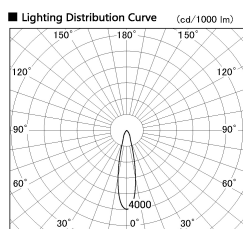

Item no. SD357-3320W8540

Series Name: Cylinder Box (UL Track)
(SD357)

Installation	Track mount
Type	Cylinder Box (UL Track) (SD357)
Fixture wattage	35.5W
Beam angle	23 deg
Color Temp.	4000K
CRI	Ra>85
Luminous	3070 lm
Body	Die-cast aluminum alloy
Body finish	White
Trim finish	N/A
Reflector finish	N/A
IP Rate	IP20
Light source	COB module
Input Voltage	AC220~240V
Dimming Type	Non-Dimmable
Certificate	CE, CCC
Cut Hole	N/A