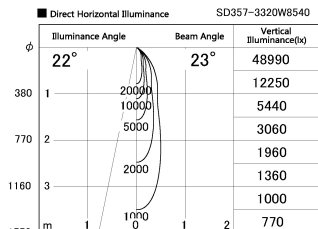

Item no. SD357-3320W8540

Series Name: Cylinder Box (UL Track)
(SD357)

Installation	Track mount
Type	Cylinder Box (UL Track) (SD357)
Fixture wattage	35.5W
Beam angle	23 deg
Color Temp.	4000K
CRI	Ra>85
Luminous	3070 lm
Body	Die-cast aluminum alloy
Body finish	White
Trim finish	N/A
Reflector finish	N/A
IP Rate	IP20
Light source	COB module
Input Voltage	AC220~240V
Dimming Type	Non-Dimmable
Certificate	CE, CCC
Cut Hole	N/A