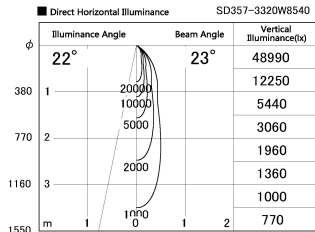

Item no. SD357-3320W8540

Series Name: Cylinder Box (UL Track)
(SD357)

Installation	Track mount
Type	
Fixture wattage	35.5W
Beam angle	23 deg
Color Temp.	4000K
CRI	Ra>85
Luminous	3070 lm
Body	Die-cast aluminum alloy
Body finish	White
Trim finish	N/A
Reflector finish	N/A
IP Rate	IP20
Light source	COB module
Input Voltage	AC220~240V
Dimming Type	Non-Dimmable
Certificate	CE, CCC
Cut Hole	N/A