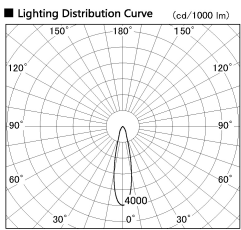

Item no. SD357-3320W9027

Series Name: Cylinder Box (UL Track)
(SD357)

Installation	Track mount
Type	
Fixture wattage	35.5W
Beam angle	23 deg
Color Temp.	2700K
CRI	Ra>90
Luminous	2602 lm
Body	Die-cast aluminum alloy
Body finish	White
Trim finish	N/A
Reflector finish	N/A
IP Rate	IP20
Light source	COB module
Input Voltage	AC220~240V
Dimming Type	Non-Dimmable
Certificate	CE, CCC
Cut Hole	N/A