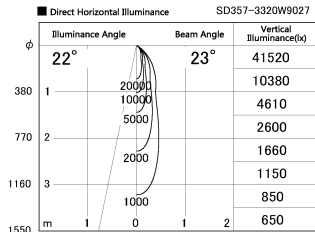

Item no. SD357-3320W9027

Series Name: Cylinder Box (UL Track)  
(SD357)

Installation	Track mount
Type	
Fixture wattage	35.5W
Beam angle	23 deg
Color Temp.	2700K
CRI	Ra>90
Luminous	2602 lm
Body	Die-cast aluminum alloy
Body finish	White
Trim finish	N/A
Reflector finish	N/A
IP Rate	IP20
Light source	COB module
Input Voltage	AC220~240V
Dimming Type	Non-Dimmable
Certificate	CE, CCC
Cut Hole	N/A