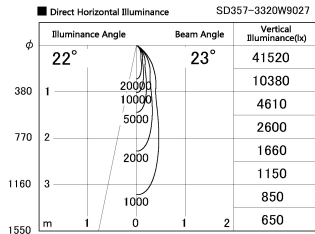

Item no. SD357-3320W9027

Series Name: Cylinder Box (UL Track)
(SD357)

Installation	Track mount
Type	
Fixture wattage	35.5W
Beam angle	23 deg
Color Temp.	2700K
CRI	Ra>90
Luminous	2602 lm
Body	Die-cast aluminum alloy
Body finish	White
Trim finish	N/A
Reflector finish	N/A
IP Rate	IP20
Light source	COB module
Input Voltage	AC220~240V
Dimming Type	Non-Dimmable
Certificate	CE, CCC
Cut Hole	N/A