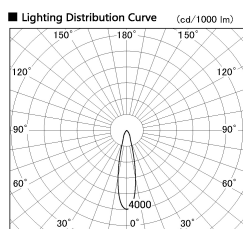

Item no. SD357-3320W9027

Series Name: Cylinder Box (UL Track)  
(SD357)

Installation	Track mount
Type	Cylinder Box (UL Track) (SD357)
Fixture wattage	35.5W
Beam angle	23 deg
Color Temp.	2700K
CRI	Ra>90
Luminous	2602 lm
Body	Die-cast aluminum alloy
Body finish	White
Trim finish	N/A
Reflector finish	N/A
IP Rate	IP20
Light source	COB module
Input Voltage	AC220~240V
Dimming Type	Non-Dimmable
Certificate	CE, CCC
Cut Hole	N/A