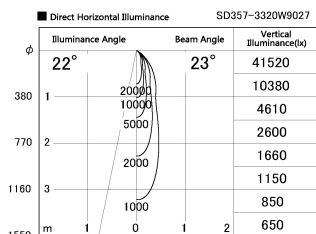

Item no. SD357-3320W9027

Series Name: Cylinder Box (UL Track)  
(SD357)

Installation	Track mount
Type	Cylinder Box (UL Track) (SD357)
Fixture wattage	35.5W
Beam angle	23 deg
Color Temp.	2700K
CRI	Ra>90
Luminous	2602 lm
Body	Die-cast aluminum alloy
Body finish	White
Trim finish	N/A
Reflector finish	N/A
IP Rate	IP20
Light source	COB module
Input Voltage	AC220~240V
Dimming Type	Non-Dimmable
Certificate	CE, CCC
Cut Hole	N/A