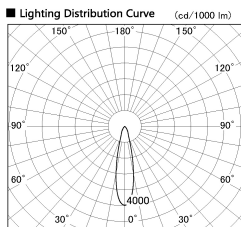

Item no. SD357-3320W9027

Series Name: Cylinder Box (UL Track)  
(SD357)

Installation	Track mount
Type	
Fixture wattage	35.5W
Beam angle	23 deg
Color Temp.	2700K
CRI	Ra>90
Luminous	2602 lm
Body	Die-cast aluminum alloy
Body finish	White
Trim finish	N/A
Reflector finish	N/A
IP Rate	IP20
Light source	COB module
Input Voltage	AC220~240V
Dimming Type	Non-Dimmable
Certificate	CE, CCC
Cut Hole	N/A