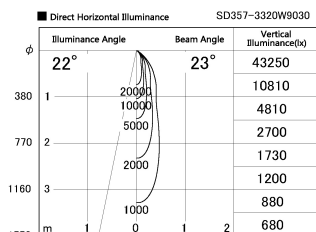

Item no. SD357-3320W9030

Series Name: Cylinder Box (UL Track)  
(SD357)

Installation	Track mount
Type	
Fixture wattage	35.5W
Beam angle	23 deg
Color Temp.	3000K
CRI	Ra>90
Luminous	2710 lm
Body	Die-cast aluminum alloy
Body finish	White
Trim finish	N/A
Reflector finish	N/A
IP Rate	IP20
Light source	COB module
Input Voltage	AC220~240V
Dimming Type	Non-Dimmable
Certificate	CE, CCC
Cut Hole	N/A