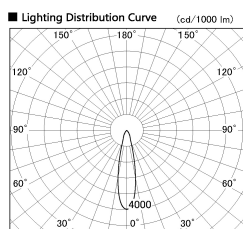

Item no. SD357-3320W9030

Series Name: Cylinder Box (UL Track)  
(SD357)

Installation	Track mount
Type	
Fixture wattage	35.5W
Beam angle	23 deg
Color Temp.	3000K
CRI	Ra>90
Luminous	2710 lm
Body	Die-cast aluminum alloy
Body finish	White
Trim finish	N/A
Reflector finish	N/A
IP Rate	IP20
Light source	COB module
Input Voltage	AC220~240V
Dimming Type	Non-Dimmable
Certificate	CE, CCC
Cut Hole	N/A