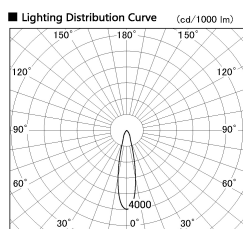

Item no. SD357-3320W9035

Series Name: Cylinder Box (UL Track)  
(SD357)

Installation	Track mount
Type	
Fixture wattage	35.5W
Beam angle	23 deg
Color Temp.	3500K
CRI	Ra>90
Luminous	2765 lm
Body	Die-cast aluminum alloy
Body finish	White
Trim finish	N/A
Reflector finish	N/A
IP Rate	IP20
Light source	COB module
Input Voltage	AC220~240V
Dimming Type	Non-Dimmable
Certificate	CE, CCC
Cut Hole	N/A