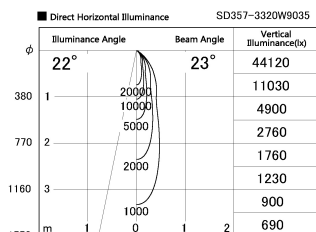

Item no. SD357-3320W9035

Series Name: Cylinder Box (UL Track)  
(SD357)

Installation	Track mount
Type	
Fixture wattage	35.5W
Beam angle	23 deg
Color Temp.	3500K
CRI	Ra>90
Luminous	2765 lm
Body	Die-cast aluminum alloy
Body finish	White
Trim finish	N/A
Reflector finish	N/A
IP Rate	IP20
Light source	COB module
Input Voltage	AC220~240V
Dimming Type	Non-Dimmable
Certificate	CE, CCC
Cut Hole	N/A