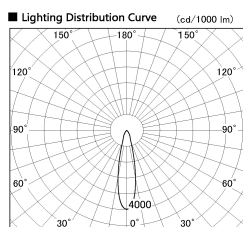

Item no. SD357-3320W9040

Series Name: Cylinder Box (UL Track)
(SD357)

Installation	Track mount
Type	Cylinder Box (UL Track) (SD357)
Fixture wattage	35.5W
Beam angle	23 deg
Color Temp.	4000K
CRI	Ra>90
Luminous	2792 lm
Body	Die-cast aluminum alloy
Body finish	White
Trim finish	N/A
Reflector finish	N/A
IP Rate	IP20
Light source	COB module
Input Voltage	AC220~240V
Dimming Type	Non-Dimmable
Certificate	CE, CCC
Cut Hole	N/A