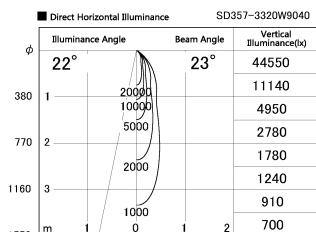

Item no. SD357-3320W9040

Series Name: Cylinder Box (UL Track)  
(SD357)

Installation	Track mount
Type	
Fixture wattage	35.5W
Beam angle	23 deg
Color Temp.	4000K
CRI	Ra>90
Luminous	2792 lm
Body	Die-cast aluminum alloy
Body finish	White
Trim finish	N/A
Reflector finish	N/A
IP Rate	IP20
Light source	COB module
Input Voltage	AC220~240V
Dimming Type	Non-Dimmable
Certificate	CE, CCC
Cut Hole	N/A