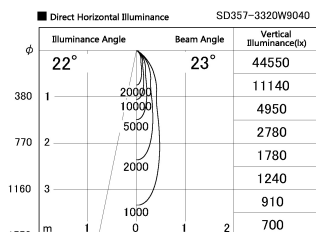

Item no. SD357-3320W9040

Series Name: Cylinder Box (UL Track)
(SD357)

Installation	Track mount
Type	Cylinder Box (UL Track) (SD357)
Fixture wattage	35.5W
Beam angle	23 deg
Color Temp.	4000K
CRI	Ra>90
Luminous	2792 lm
Body	Die-cast aluminum alloy
Body finish	White
Trim finish	N/A
Reflector finish	N/A
IP Rate	IP20
Light source	COB module
Input Voltage	AC220~240V
Dimming Type	Non-Dimmable
Certificate	CE, CCC
Cut Hole	N/A