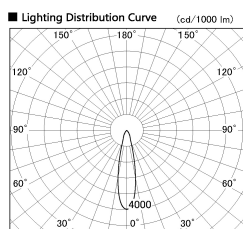

Item no. SD357-3320W9040

Series Name: Cylinder Box (UL Track)  
(SD357)

Installation	Track mount
Type	
Fixture wattage	35.5W
Beam angle	23 deg
Color Temp.	4000K
CRI	Ra>90
Luminous	2792 lm
Body	Die-cast aluminum alloy
Body finish	White
Trim finish	N/A
Reflector finish	N/A
IP Rate	IP20
Light source	COB module
Input Voltage	AC220~240V
Dimming Type	Non-Dimmable
Certificate	CE, CCC
Cut Hole	N/A