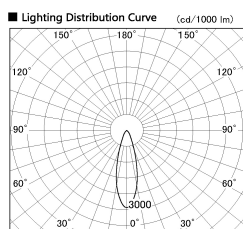

Item no. SD357-3330W8527

Series Name: Cylinder Box (UL Track)  
(SD357)

Installation	Track mount
Type	
Fixture wattage	35.5W
Beam angle	29 deg
Color Temp.	2700K
CRI	Ra>85
Luminous	2846 lm
Body	Die-cast aluminum alloy
Body finish	White
Trim finish	N/A
Reflector finish	N/A
IP Rate	IP20
Light source	COB module
Input Voltage	AC220~240V
Dimming Type	Non-Dimmable
Certificate	CE, CCC
Cut Hole	N/A