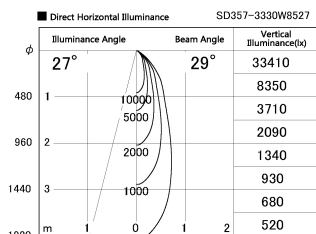

Item no. SD357-3330W8527

Series Name: Cylinder Box (UL Track)  
(SD357)

Installation	Track mount
Type	
Fixture wattage	35.5W
Beam angle	29 deg
Color Temp.	2700K
CRI	Ra>85
Luminous	2846 lm
Body	Die-cast aluminum alloy
Body finish	White
Trim finish	N/A
Reflector finish	N/A
IP Rate	IP20
Light source	COB module
Input Voltage	AC220~240V
Dimming Type	Non-Dimmable
Certificate	CE, CCC
Cut Hole	N/A