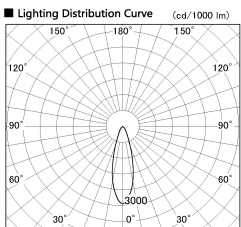

Item no. SD357-3330W8530

Series Name: Cylinder Box (UL Track)
(SD357)

Installation	Track mount
Type	
Fixture wattage	35.5W
Beam angle	29 deg
Color Temp.	3000K
CRI	Ra>85
Luminous	2964 lm
Body	Die-cast aluminum alloy
Body finish	White
Trim finish	N/A
Reflector finish	N/A
IP Rate	IP20
Light source	COB module
Input Voltage	AC220~240V
Dimming Type	Non-Dimmable
Certificate	CE, CCC
Cut Hole	N/A