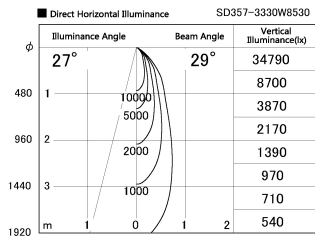

Item no. SD357-3330W8530

Series Name: Cylinder Box (UL Track)
(SD357)

Installation	Track mount
Type	
Fixture wattage	35.5W
Beam angle	29 deg
Color Temp.	3000K
CRI	Ra>85
Luminous	2964 lm
Body	Die-cast aluminum alloy
Body finish	White
Trim finish	N/A
Reflector finish	N/A
IP Rate	IP20
Light source	COB module
Input Voltage	AC220~240V
Dimming Type	Non-Dimmable
Certificate	CE, CCC
Cut Hole	N/A