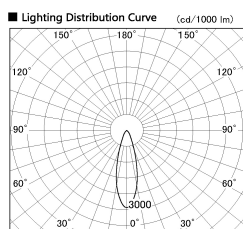

Item no. SD357-3330W8535

Series Name: Cylinder Box (UL Track)
(SD357)

Installation	Track mount
Type	
Fixture wattage	35.5W
Beam angle	29 deg
Color Temp.	3500K
CRI	Ra>85
Luminous	3024 lm
Body	Die-cast aluminum alloy
Body finish	White
Trim finish	N/A
Reflector finish	N/A
IP Rate	IP20
Light source	COB module
Input Voltage	AC220~240V
Dimming Type	Non-Dimmable
Certificate	CE, CCC
Cut Hole	N/A