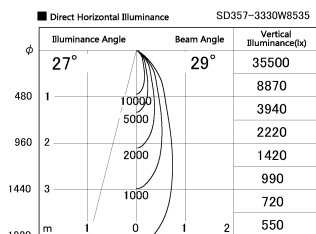

Item no. SD357-3330W8535

Series Name: Cylinder Box (UL Track)
(SD357)

Installation	Track mount
Type	
Fixture wattage	35.5W
Beam angle	29 deg
Color Temp.	3500K
CRI	Ra>85
Luminous	3024 lm
Body	Die-cast aluminum alloy
Body finish	White
Trim finish	N/A
Reflector finish	N/A
IP Rate	IP20
Light source	COB module
Input Voltage	AC220~240V
Dimming Type	Non-Dimmable
Certificate	CE, CCC
Cut Hole	N/A