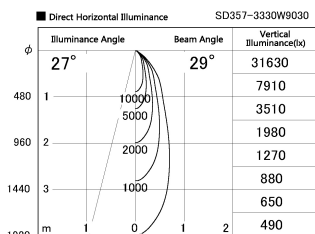

Item no. SD357-3330W9030

Series Name: Cylinder Box (UL Track)
(SD357)

Installation	Track mount
Type	
Fixture wattage	35.5W
Beam angle	29 deg
Color Temp.	3000K
CRI	Ra>90
Luminous	2695 lm
Body	Die-cast aluminum alloy
Body finish	White
Trim finish	N/A
Reflector finish	N/A
IP Rate	IP20
Light source	COB module
Input Voltage	AC220~240V
Dimming Type	Non-Dimmable
Certificate	CE, CCC
Cut Hole	N/A