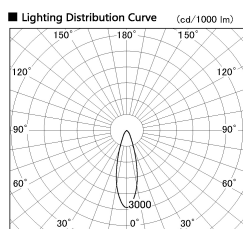

Item no. SD357-3330W9030

Series Name: Cylinder Box (UL Track)
(SD357)

Installation	Track mount
Type	
Fixture wattage	35.5W
Beam angle	29 deg
Color Temp.	3000K
CRI	Ra>90
Luminous	2695 lm
Body	Die-cast aluminum alloy
Body finish	White
Trim finish	N/A
Reflector finish	N/A
IP Rate	IP20
Light source	COB module
Input Voltage	AC220~240V
Dimming Type	Non-Dimmable
Certificate	CE, CCC
Cut Hole	N/A