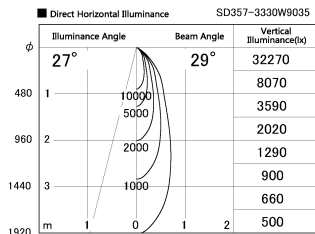

Item no. SD357-3330W9035

Series Name: Cylinder Box (UL Track)
(SD357)

Installation	Track mount
Type	
Fixture wattage	35.5W
Beam angle	29 deg
Color Temp.	3500K
CRI	Ra>90
Luminous	2749 lm
Body	Die-cast aluminum alloy
Body finish	White
Trim finish	N/A
Reflector finish	N/A
IP Rate	IP20
Light source	COB module
Input Voltage	AC220~240V
Dimming Type	Non-Dimmable
Certificate	CE, CCC
Cut Hole	N/A