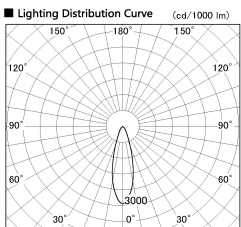

Item no. SD357-3330W9035

Series Name: Cylinder Box (UL Track)
(SD357)

Installation	Track mount
Type	
Fixture wattage	35.5W
Beam angle	29 deg
Color Temp.	3500K
CRI	Ra>90
Luminous	2749 lm
Body	Die-cast aluminum alloy
Body finish	White
Trim finish	N/A
Reflector finish	N/A
IP Rate	IP20
Light source	COB module
Input Voltage	AC220~240V
Dimming Type	Non-Dimmable
Certificate	CE, CCC
Cut Hole	N/A