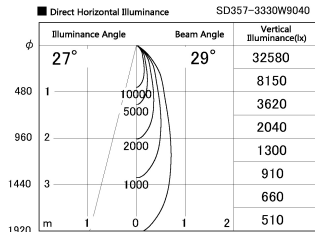

Item no. SD357-3330W9040

Series Name: Cylinder Box (UL Track)
(SD357)

Installation	Track mount
Type	Cylinder Box (UL Track) (SD357)
Fixture wattage	35.5W
Beam angle	29 deg
Color Temp.	4000K
CRI	Ra>90
Luminous	2776 lm
Body	Die-cast aluminum alloy
Body finish	White
Trim finish	N/A
Reflector finish	N/A
IP Rate	IP20
Light source	COB module
Input Voltage	AC220~240V
Dimming Type	Non-Dimmable
Certificate	CE, CCC
Cut Hole	N/A