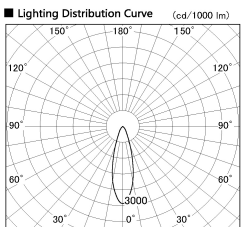

Item no. SD357-3330W9040

Series Name: Cylinder Box (UL Track)
(SD357)

Installation	Track mount
Type	Cylinder Box (UL Track) (SD357)
Fixture wattage	35.5W
Beam angle	29 deg
Color Temp.	4000K
CRI	Ra>90
Luminous	2776 lm
Body	Die-cast aluminum alloy
Body finish	White
Trim finish	N/A
Reflector finish	N/A
IP Rate	IP20
Light source	COB module
Input Voltage	AC220~240V
Dimming Type	Non-Dimmable
Certificate	CE, CCC
Cut Hole	N/A