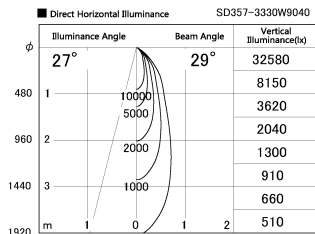

Item no. SD357-3330W9040

Series Name: Cylinder Box (UL Track)  
(SD357)

Installation	Track mount
Type	
Fixture wattage	35.5W
Beam angle	29 deg
Color Temp.	4000K
CRI	Ra>90
Luminous	2776 lm
Body	Die-cast aluminum alloy
Body finish	White
Trim finish	N/A
Reflector finish	N/A
IP Rate	IP20
Light source	COB module
Input Voltage	AC220~240V
Dimming Type	Non-Dimmable
Certificate	CE, CCC
Cut Hole	N/A