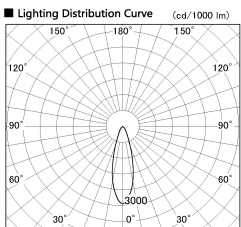

Item no. SD357-3330W9040

Series Name: Cylinder Box (UL Track)  
(SD357)

Installation	Track mount
Type	
Fixture wattage	35.5W
Beam angle	29 deg
Color Temp.	4000K
CRI	Ra>90
Luminous	2776 lm
Body	Die-cast aluminum alloy
Body finish	White
Trim finish	N/A
Reflector finish	N/A
IP Rate	IP20
Light source	COB module
Input Voltage	AC220~240V
Dimming Type	Non-Dimmable
Certificate	CE, CCC
Cut Hole	N/A