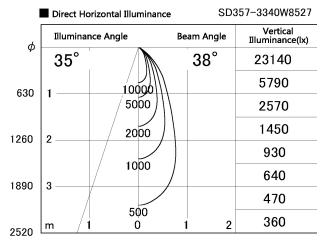

Item no. SD357-3340W8527

Series Name: Cylinder Box (UL Track)
(SD357)

Installation	Track mount
Type	
Fixture wattage	35.5W
Beam angle	38 deg
Color Temp.	2700K
CRI	Ra>85
Luminous	2843 lm
Body	Die-cast aluminum alloy
Body finish	White
Trim finish	N/A
Reflector finish	N/A
IP Rate	IP20
Light source	COB module
Input Voltage	AC220~240V
Dimming Type	Non-Dimmable
Certificate	CE, CCC
Cut Hole	N/A