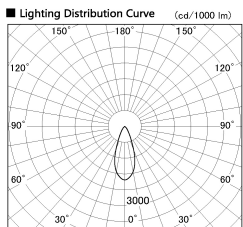

Item no. SD357-3340W8527

Series Name: Cylinder Box (UL Track)
(SD357)

Installation	Track mount
Type	
Fixture wattage	35.5W
Beam angle	38 deg
Color Temp.	2700K
CRI	Ra>85
Luminous	2843 lm
Body	Die-cast aluminum alloy
Body finish	White
Trim finish	N/A
Reflector finish	N/A
IP Rate	IP20
Light source	COB module
Input Voltage	AC220~240V
Dimming Type	Non-Dimmable
Certificate	CE, CCC
Cut Hole	N/A