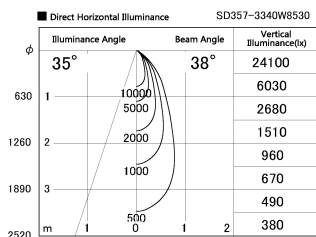

Item no. SD357-3340W8530

Series Name: Cylinder Box (UL Track)
(SD357)

Installation	Track mount
Type	
Fixture wattage	35.5W
Beam angle	38 deg
Color Temp.	3000K
CRI	Ra>85
Luminous	2961 lm
Body	Die-cast aluminum alloy
Body finish	White
Trim finish	N/A
Reflector finish	N/A
IP Rate	IP20
Light source	COB module
Input Voltage	AC220~240V
Dimming Type	Non-Dimmable
Certificate	CE, CCC
Cut Hole	N/A