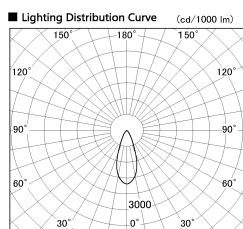

Item no. SD357-3340W8530

Series Name: Cylinder Box (UL Track)
(SD357)

Installation	Track mount
Type	
Fixture wattage	35.5W
Beam angle	38 deg
Color Temp.	3000K
CRI	Ra>85
Luminous	2961 lm
Body	Die-cast aluminum alloy
Body finish	White
Trim finish	N/A
Reflector finish	N/A
IP Rate	IP20
Light source	COB module
Input Voltage	AC220~240V
Dimming Type	Non-Dimmable
Certificate	CE, CCC
Cut Hole	N/A