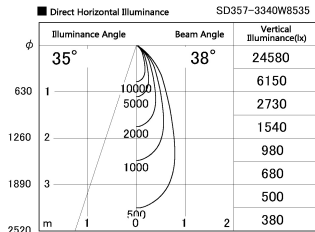

Item no. SD357-3340W8535

Series Name: Cylinder Box (UL Track)
(SD357)

Installation	Track mount
Type	
Fixture wattage	35.5W
Beam angle	38 deg
Color Temp.	3500K
CRI	Ra>85
Luminous	3020 lm
Body	Die-cast aluminum alloy
Body finish	White
Trim finish	N/A
Reflector finish	N/A
IP Rate	IP20
Light source	COB module
Input Voltage	AC220~240V
Dimming Type	Non-Dimmable
Certificate	CE, CCC
Cut Hole	N/A