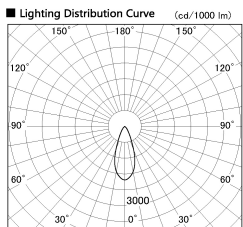

Item no. SD357-3340W8535

Series Name: Cylinder Box (UL Track)
(SD357)

Installation	Track mount
Type	
Fixture wattage	35.5W
Beam angle	38 deg
Color Temp.	3500K
CRI	Ra>85
Luminous	3020 lm
Body	Die-cast aluminum alloy
Body finish	White
Trim finish	N/A
Reflector finish	N/A
IP Rate	IP20
Light source	COB module
Input Voltage	AC220~240V
Dimming Type	Non-Dimmable
Certificate	CE, CCC
Cut Hole	N/A