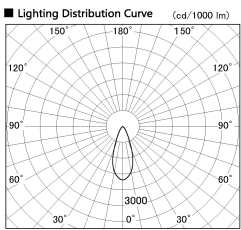

Item no. SD357-3340W8540

Series Name: Cylinder Box (UL Track)
(SD357)

Installation	Track mount
Type	
Fixture wattage	35.5W
Beam angle	38 deg
Color Temp.	4000K
CRI	Ra>85
Luminous	3050 lm
Body	Die-cast aluminum alloy
Body finish	White
Trim finish	N/A
Reflector finish	N/A
IP Rate	IP20
Light source	COB module
Input Voltage	AC220~240V
Dimming Type	Non-Dimmable
Certificate	CE, CCC
Cut Hole	N/A