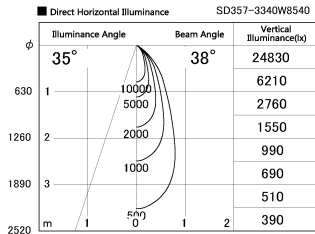

Item no. SD357-3340W8540

Series Name: Cylinder Box (UL Track)
(SD357)

Installation	Track mount
Type	
Fixture wattage	35.5W
Beam angle	38 deg
Color Temp.	4000K
CRI	Ra>85
Luminous	3050 lm
Body	Die-cast aluminum alloy
Body finish	White
Trim finish	N/A
Reflector finish	N/A
IP Rate	IP20
Light source	COB module
Input Voltage	AC220~240V
Dimming Type	Non-Dimmable
Certificate	CE, CCC
Cut Hole	N/A