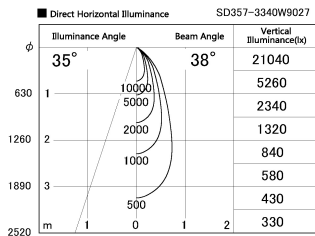

Item no. SD357-3340W9027

Series Name: Cylinder Box (UL Track)
(SD357)

Installation	Track mount
Type	Cylinder Box (UL Track) (SD357)
Fixture wattage	35.5W
Beam angle	38 deg
Color Temp.	2700K
CRI	Ra>90
Luminous	2585 lm
Body	Die-cast aluminum alloy
Body finish	White
Trim finish	N/A
Reflector finish	N/A
IP Rate	IP20
Light source	COB module
Input Voltage	AC220~240V
Dimming Type	Non-Dimmable
Certificate	CE, CCC
Cut Hole	N/A