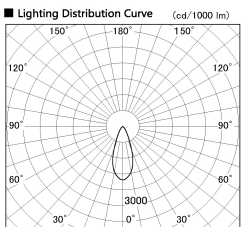

Item no. SD357-3340W9027

Series Name: Cylinder Box (UL Track)
(SD357)

Installation	Track mount
Type	
Fixture wattage	35.5W
Beam angle	38 deg
Color Temp.	2700K
CRI	Ra>90
Luminous	2585 lm
Body	Die-cast aluminum alloy
Body finish	White
Trim finish	N/A
Reflector finish	N/A
IP Rate	IP20
Light source	COB module
Input Voltage	AC220~240V
Dimming Type	Non-Dimmable
Certificate	CE, CCC
Cut Hole	N/A