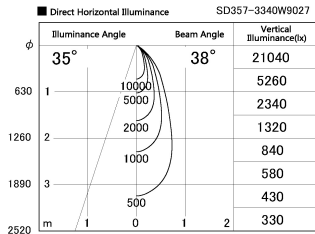

Item no. SD357-3340W9027

Series Name: Cylinder Box (UL Track)
(SD357)

Installation	Track mount
Type	
Fixture wattage	35.5W
Beam angle	38 deg
Color Temp.	2700K
CRI	Ra>90
Luminous	2585 lm
Body	Die-cast aluminum alloy
Body finish	White
Trim finish	N/A
Reflector finish	N/A
IP Rate	IP20
Light source	COB module
Input Voltage	AC220~240V
Dimming Type	Non-Dimmable
Certificate	CE, CCC
Cut Hole	N/A