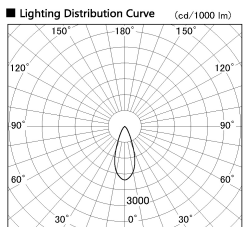

Item no. SD357-3340W9027

Series Name: Cylinder Box (UL Track)
(SD357)

Installation	Track mount
Type	Cylinder Box (UL Track) (SD357)
Fixture wattage	35.5W
Beam angle	38 deg
Color Temp.	2700K
CRI	Ra>90
Luminous	2585 lm
Body	Die-cast aluminum alloy
Body finish	White
Trim finish	N/A
Reflector finish	N/A
IP Rate	IP20
Light source	COB module
Input Voltage	AC220~240V
Dimming Type	Non-Dimmable
Certificate	CE, CCC
Cut Hole	N/A