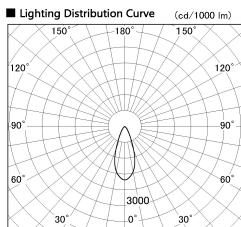

Item no. SD357-3340W9030

Series Name: Cylinder Box (UL Track)
(SD357)

Installation	Track mount
Type	
Fixture wattage	35.5W
Beam angle	38 deg
Color Temp.	3000K
CRI	Ra>90
Luminous	2692 lm
Body	Die-cast aluminum alloy
Body finish	White
Trim finish	N/A
Reflector finish	N/A
IP Rate	IP20
Light source	COB module
Input Voltage	AC220~240V
Dimming Type	Non-Dimmable
Certificate	CE, CCC
Cut Hole	N/A