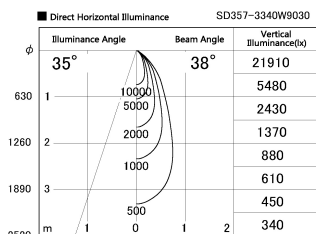

Item no. SD357-3340W9030

Series Name: Cylinder Box (UL Track)  
(SD357)

Installation	Track mount
Type	
Fixture wattage	35.5W
Beam angle	38 deg
Color Temp.	3000K
CRI	Ra>90
Luminous	2692 lm
Body	Die-cast aluminum alloy
Body finish	White
Trim finish	N/A
Reflector finish	N/A
IP Rate	IP20
Light source	COB module
Input Voltage	AC220~240V
Dimming Type	Non-Dimmable
Certificate	CE, CCC
Cut Hole	N/A