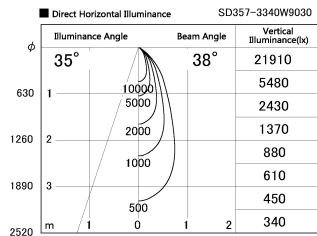

Item no. SD357-3340W9030

Series Name: Cylinder Box (UL Track)
(SD357)

Installation	Track mount
Type	
Fixture wattage	35.5W
Beam angle	38 deg
Color Temp.	3000K
CRI	Ra>90
Luminous	2692 lm
Body	Die-cast aluminum alloy
Body finish	White
Trim finish	N/A
Reflector finish	N/A
IP Rate	IP20
Light source	COB module
Input Voltage	AC220~240V
Dimming Type	Non-Dimmable
Certificate	CE, CCC
Cut Hole	N/A