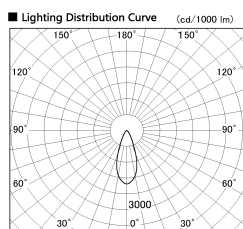

Item no. SD357-3340W9030

Series Name: Cylinder Box (UL Track)  
(SD357)

Installation	Track mount
Type	
Fixture wattage	35.5W
Beam angle	38 deg
Color Temp.	3000K
CRI	Ra>90
Luminous	2692 lm
Body	Die-cast aluminum alloy
Body finish	White
Trim finish	N/A
Reflector finish	N/A
IP Rate	IP20
Light source	COB module
Input Voltage	AC220~240V
Dimming Type	Non-Dimmable
Certificate	CE, CCC
Cut Hole	N/A