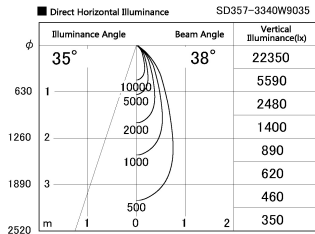

Item no. SD357-3340W9035

Series Name: Cylinder Box (UL Track)
(SD357)

Installation	Track mount
Type	
Fixture wattage	35.5W
Beam angle	38 deg
Color Temp.	3500K
CRI	Ra>90
Luminous	2746 lm
Body	Die-cast aluminum alloy
Body finish	White
Trim finish	N/A
Reflector finish	N/A
IP Rate	IP20
Light source	COB module
Input Voltage	AC220~240V
Dimming Type	Non-Dimmable
Certificate	CE, CCC
Cut Hole	N/A