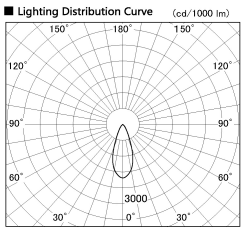

Item no. SD357-3340W9035

Series Name: Cylinder Box (UL Track)
(SD357)

Installation	Track mount
Type	
Fixture wattage	35.5W
Beam angle	38 deg
Color Temp.	3500K
CRI	Ra>90
Luminous	2746 lm
Body	Die-cast aluminum alloy
Body finish	White
Trim finish	N/A
Reflector finish	N/A
IP Rate	IP20
Light source	COB module
Input Voltage	AC220~240V
Dimming Type	Non-Dimmable
Certificate	CE, CCC
Cut Hole	N/A