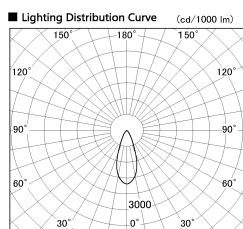

Item no. SD357-3340W9040

Series Name: Cylinder Box (UL Track)  
(SD357)

Installation	Track mount
Type	
Fixture wattage	35.5W
Beam angle	38 deg
Color Temp.	4000K
CRI	Ra>90
Luminous	2773 lm
Body	Die-cast aluminum alloy
Body finish	White
Trim finish	N/A
Reflector finish	N/A
IP Rate	IP20
Light source	COB module
Input Voltage	AC220~240V
Dimming Type	Non-Dimmable
Certificate	CE, CCC
Cut Hole	N/A