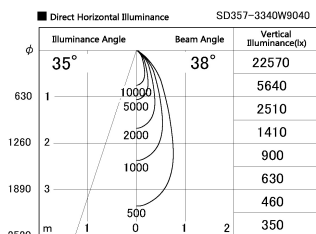

Item no. SD357-3340W9040

Series Name: Cylinder Box (UL Track)  
(SD357)

Installation	Track mount
Type	
Fixture wattage	35.5W
Beam angle	38 deg
Color Temp.	4000K
CRI	Ra>90
Luminous	2773 lm
Body	Die-cast aluminum alloy
Body finish	White
Trim finish	N/A
Reflector finish	N/A
IP Rate	IP20
Light source	COB module
Input Voltage	AC220~240V
Dimming Type	Non-Dimmable
Certificate	CE, CCC
Cut Hole	N/A