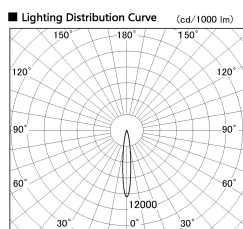

Item no. DD053-0815MW9027

Series Name: Φ 80 Series Reflector Type, Adjustable

■ Direct Horizontal Illuminance DD053-0815MW9027

Illuminance Angle	Beam Angle	Vertical Illuminance (lx)
13°	13°	10870
13°	13°	2720
13°	13°	1210
13°	13°	680
13°	13°	430
13°	13°	300
13°	13°	220
13°	13°	170

Installation	Recessed mount
Type	
Fixture wattage	6.1W
Beam angle	15 deg
Color Temp.	2700K
CRI	Ra>90
Luminous	269 lm
Body	Die-cast aluminum alloy
Body finish	N/A
Trim finish	White
Reflector finish	Mirror
IP Rate	IP20
Light source	COB module
Input Voltage	AC220~240V
Dimming Type	Non-Dimmable
Certificate	CE, CCC
Cut Hole	80mm