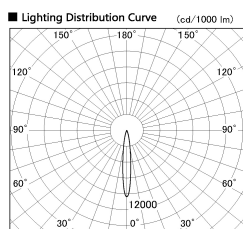

Item no. DD053-0815MW9027

Series Name: Φ 80 Series Reflector Type, Adjustable

Installation	Recessed mount
Type	Φ 80 Series Reflector Type, Adjustable
Fixture wattage	6.1W
Beam angle	15 deg
Color Temp.	2700K
CRI	Ra>90
Luminous	269 lm
Body	Die-cast aluminum alloy
Body finish	N/A
Trim finish	White
Reflector finish	Mirror
IP Rate	IP20
Light source	COB module
Input Voltage	AC220~240V
Dimming Type	Non-Dimmable
Certificate	CE, CCC
Cut Hole	80mm

■ Direct Horizontal Illuminance DD053-0815MW9027

φ	Illuminance Angle	Beam Angle	Vertical Illuminance (lx)
13°	13°	13°	10870
220	5000		2720
1	2000		1210
450	1000		680
2	500		430
680			300
3			220
910			170