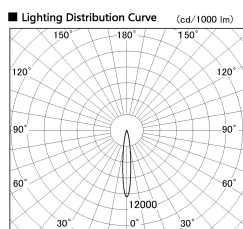

Item no. DD053-0815MW9027

Series Name: Φ 80 Series Reflector Type, Adjustable

■ Direct Horizontal Illuminance DD053-0815MW9027

Illuminance Angle	Beam Angle	Vertical Illuminance (lx)
13°	13°	10870
		2720
		1210
		680
		430
		300
		220
		170

Installation	Recessed mount
Type	
Fixture wattage	6.1W
Beam angle	15 deg
Color Temp.	2700K
CRI	Ra>90
Luminous	269 lm
Body	Die-cast aluminum alloy
Body finish	N/A
Trim finish	White
Reflector finish	Mirror
IP Rate	IP20
Light source	COB module
Input Voltage	AC220~240V
Dimming Type	Non-Dimmable
Certificate	CE, CCC
Cut Hole	80mm