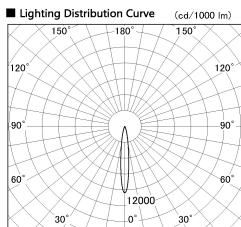

Item no. DD053-0815MW9027-DM

Series Name: Φ 80 Series Reflector Type, Adjustable

■ Direct Horizontal Illuminance DD053-0815MW9027-DM

φ	Illuminance Angle	Beam Angle	Vertical Illuminance (lx)
1	13°	13°	10870
2			2720
3			1210
4			680
5			430
6			300
7			220
8			170

Installation	Recessed mount
Type	
Fixture wattage	6.5W
Beam angle	15 deg
Color Temp.	2700K
CRI	Ra>90
Luminous	269 lm
Body	Die-cast aluminum alloy
Body finish	N/A
Trim finish	White
Reflector finish	Mirror
IP Rate	IP20
Light source	COB module
Input Voltage	AC220~240V
Dimming Type	Dimmable
Certificate	CE, CCC
Cut Hole	80mm