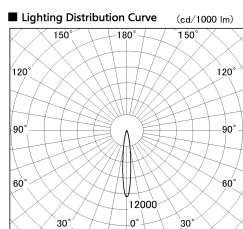

Item no. DD053-0815MW9027-DM

Series Name:  $\Phi$ 80 Series Reflector Type, Adjustable

Installation	Recessed mount
Type	$\Phi$ 80 Series Reflector Type, Adjustable
Fixture wattage	6.5W
Beam angle	15 deg
Color Temp.	2700K
CRI	Ra>90
Luminous	269 lm
Body	Die-cast aluminum alloy
Body finish	N/A
Trim finish	White
Reflector finish	Mirror
IP Rate	IP20
Light source	COB module
Input Voltage	AC220~240V
Dimming Type	Dimmable
Certificate	CE, CCC
Cut Hole	80mm

■ Direct Horizontal Illuminance DD053-0815MW9027-DM

φ	Illuminance Angle	Beam Angle	Vertical Illuminance (lx)
220	13°	13°	10870
1			2720
450			1210
2			680
680			430
3			300
910			220
m			170