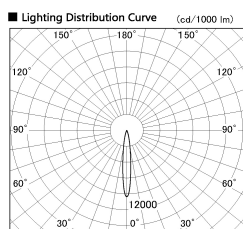

Item no. DD053-0815MW9030

Series Name: Φ 80 Series Reflector Type, Adjustable

■ Direct Horizontal Illuminance DD053-0815MW9030

φ	Illuminance Angle	Beam Angle	Vertical Illuminance (lx)
220	13°	13°	11430
1			2860
450			1270
2			710
680			460
3			320
910			230
m			180

Installation	Recessed mount
Type	
Fixture wattage	6.1W
Beam angle	15 deg
Color Temp.	3000K
CRI	Ra>90
Luminous	283 lm
Body	Die-cast aluminum alloy
Body finish	N/A
Trim finish	White
Reflector finish	Mirror
IP Rate	IP20
Light source	COB module
Input Voltage	AC220~240V
Dimming Type	Non-Dimmable
Certificate	CE, CCC
Cut Hole	80mm