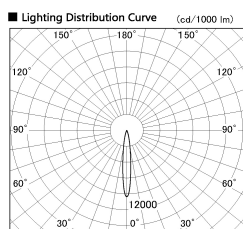

Item no. DD053-0815MW9030

Series Name: Φ 80 Series Reflector Type, Adjustable

■ Direct Horizontal Illuminance DD053-0815MW9030

φ	Illuminance Angle	Beam Angle	Vertical Illuminance (lx)
1	13°	13°	11430
2			2860
3			1270
4			710
5			460
6			320
7			230
8			180

Installation	Recessed mount
Type	
Fixture wattage	6.1W
Beam angle	15 deg
Color Temp.	3000K
CRI	Ra>90
Luminous	283 lm
Body	Die-cast aluminum alloy
Body finish	N/A
Trim finish	White
Reflector finish	Mirror
IP Rate	IP20
Light source	COB module
Input Voltage	AC220~240V
Dimming Type	Non-Dimmable
Certificate	CE, CCC
Cut Hole	80mm