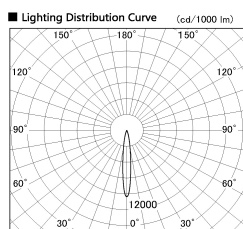

Item no. DD053-0815MW9030-DM

Series Name: Φ 80 Series Reflector Type, Adjustable

Installation	Recessed mount
Type	Φ 80 Series Reflector Type, Adjustable
Fixture wattage	6.5W
Beam angle	15 deg
Color Temp.	3000K
CRI	Ra>90
Luminous	283 lm
Body	Die-cast aluminum alloy
Body finish	N/A
Trim finish	White
Reflector finish	Mirror
IP Rate	IP20
Light source	COB module
Input Voltage	AC220~240V
Dimming Type	Dimmable
Certificate	CE, CCC
Cut Hole	80mm

■ Direct Horizontal Illuminance DD053-0815MW9030-DM

Beam Angle	Vertical Illuminance (lx)
13°	11430
15°	2860
20°	1270
30°	710
45°	460
60°	320
90°	230
180°	180