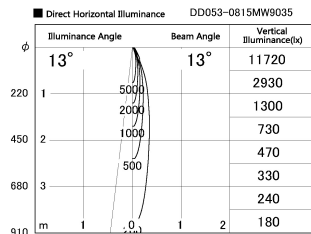

Item no. DD053-0815MW9035

Series Name:  $\Phi$ 80 Series Reflector Type, Adjustable

Installation	Recessed mount
Type	
Fixture wattage	6.1W
Beam angle	15 deg
Color Temp.	3500K
CRI	Ra>90
Luminous	290 lm
Body	Die-cast aluminum alloy
Body finish	N/A
Trim finish	White
Reflector finish	Mirror
IP Rate	IP20
Light source	COB module
Input Voltage	AC220~240V
Dimming Type	Non-Dimmable
Certificate	CE, CCC
Cut Hole	80mm