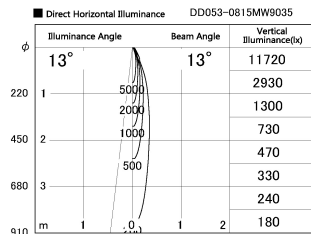

Item no. DD053-0815MW9035

Series Name: Φ 80 Series Reflector Type, Adjustable

Installation	Recessed mount
Type	Φ 80 Series Reflector Type, Adjustable
Fixture wattage	6.1W
Beam angle	15 deg
Color Temp.	3500K
CRI	Ra>90
Luminous	290 lm
Body	Die-cast aluminum alloy
Body finish	N/A
Trim finish	White
Reflector finish	Mirror
IP Rate	IP20
Light source	COB module
Input Voltage	AC220~240V
Dimming Type	Non-Dimmable
Certificate	CE, CCC
Cut Hole	80mm