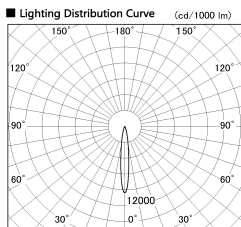

Item no. DD053-0815MW9035

Series Name:  $\Phi$ 80 Series Reflector Type, Adjustable

Installation	Recessed mount
Type	
Fixture wattage	6.1W
Beam angle	15 deg
Color Temp.	3500K
CRI	Ra>90
Luminous	290 lm
Body	Die-cast aluminum alloy
Body finish	N/A
Trim finish	White
Reflector finish	Mirror
IP Rate	IP20
Light source	COB module
Input Voltage	AC220~240V
Dimming Type	Non-Dimmable
Certificate	CE, CCC
Cut Hole	80mm