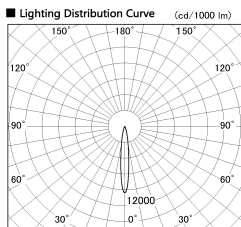

Item no. DD053-0815MW9035

Series Name: Φ 80 Series Reflector Type, Adjustable

Installation	Recessed mount
Type	
Fixture wattage	6.1W
Beam angle	15 deg
Color Temp.	3500K
CRI	Ra>90
Luminous	290 lm
Body	Die-cast aluminum alloy
Body finish	N/A
Trim finish	White
Reflector finish	Mirror
IP Rate	IP20
Light source	COB module
Input Voltage	AC220~240V
Dimming Type	Non-Dimmable
Certificate	CE, CCC
Cut Hole	80mm