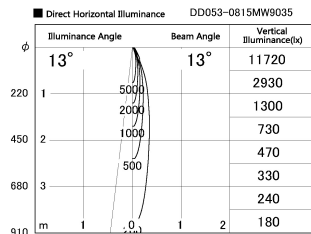

Item no. DD053-0815MW9035

Series Name: Φ 80 Series Reflector Type, Adjustable

Installation	Recessed mount
Type	
Fixture wattage	6.1W
Beam angle	15 deg
Color Temp.	3500K
CRI	Ra>90
Luminous	290 lm
Body	Die-cast aluminum alloy
Body finish	N/A
Trim finish	White
Reflector finish	Mirror
IP Rate	IP20
Light source	COB module
Input Voltage	AC220~240V
Dimming Type	Non-Dimmable
Certificate	CE, CCC
Cut Hole	80mm