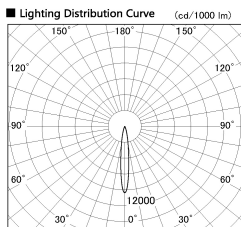

Item no. DD053-0815MW9035

Series Name: Φ 80 Series Reflector Type, Adjustable

Installation	Recessed mount
Type	Φ 80 Series Reflector Type, Adjustable
Fixture wattage	6.1W
Beam angle	15 deg
Color Temp.	3500K
CRI	Ra>90
Luminous	290 lm
Body	Die-cast aluminum alloy
Body finish	N/A
Trim finish	White
Reflector finish	Mirror
IP Rate	IP20
Light source	COB module
Input Voltage	AC220~240V
Dimming Type	Non-Dimmable
Certificate	CE, CCC
Cut Hole	80mm