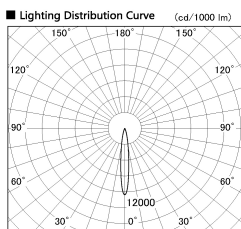

Item no. DD053-0815MW9035-DM

Series Name: Φ 80 Series Reflector Type, Adjustable

| | |
|------------------|-------------------------|
| Installation | Recessed mount |
| Type | |
| Fixture wattage | 6.5W |
| Beam angle | 15 deg |
| Color Temp. | 3500K |
| CRI | Ra>90 |
| Luminous | 290 lm |
| Body | Die-cast aluminum alloy |
| Body finish | N/A |
| Trim finish | White |
| Reflector finish | Mirror |
| IP Rate | IP20 |
| Light source | COB module |
| Input Voltage | AC220~240V |
| Dimming Type | Dimmable |
| Certificate | CE, CCC |
| Cut Hole | 80mm |