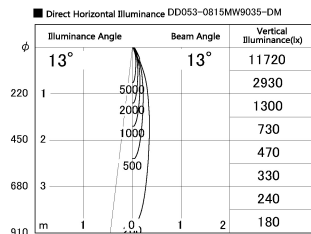

Item no. DD053-0815MW9035-DM

Series Name: Φ 80 Series Reflector Type, Adjustable

| | |
|------------------|-------------------------|
| Installation | Recessed mount |
| Type | |
| Fixture wattage | 6.5W |
| Beam angle | 15 deg |
| Color Temp. | 3500K |
| CRI | Ra>90 |
| Luminous | 290 lm |
| Body | Die-cast aluminum alloy |
| Body finish | N/A |
| Trim finish | White |
| Reflector finish | Mirror |
| IP Rate | IP20 |
| Light source | COB module |
| Input Voltage | AC220~240V |
| Dimming Type | Dimmable |
| Certificate | CE, CCC |
| Cut Hole | 80mm |