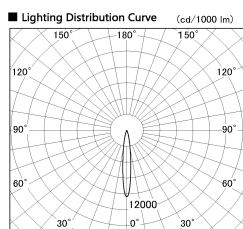

Item no. DD053-0815MW9035-DM

Series Name:  $\Phi$ 80 Series Reflector Type, Adjustable

Installation	Recessed mount
Type	$\Phi$ 80 Series Reflector Type, Adjustable
Fixture wattage	6.5W
Beam angle	15 deg
Color Temp.	3500K
CRI	Ra>90
Luminous	290 lm
Body	Die-cast aluminum alloy
Body finish	N/A
Trim finish	White
Reflector finish	Mirror
IP Rate	IP20
Light source	COB module
Input Voltage	AC220~240V
Dimming Type	Dimmable
Certificate	CE, CCC
Cut Hole	80mm