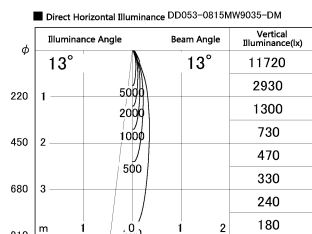

Item no. DD053-0815MW9035-DM

Series Name:  $\Phi$ 80 Series Reflector Type, Adjustable

Installation	Recessed mount
Type	$\Phi$ 80 Series Reflector Type, Adjustable
Fixture wattage	6.5W
Beam angle	15 deg
Color Temp.	3500K
CRI	Ra>90
Luminous	290 lm
Body	Die-cast aluminum alloy
Body finish	N/A
Trim finish	White
Reflector finish	Mirror
IP Rate	IP20
Light source	COB module
Input Voltage	AC220~240V
Dimming Type	Dimmable
Certificate	CE, CCC
Cut Hole	80mm