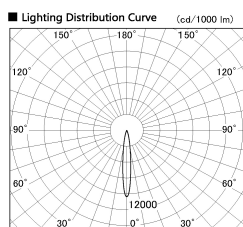

Item no. DD053-0815MW9040

Series Name:  $\Phi$ 80 Series Reflector Type, Adjustable

■ Direct Horizontal Illuminance DD053-0815MW9040

φ	Illuminance Angle	Beam Angle	Vertical Illuminance (lx)
1	13°	13°	11920
220			2980
1			1320
450			740
2			480
680			330
3			240
910			190

Installation	Recessed mount
Type	
Fixture wattage	6.1W
Beam angle	15 deg
Color Temp.	4000K
CRI	Ra>90
Luminous	295 lm
Body	Die-cast aluminum alloy
Body finish	N/A
Trim finish	White
Reflector finish	Mirror
IP Rate	IP20
Light source	COB module
Input Voltage	AC220~240V
Dimming Type	Non-Dimmable
Certificate	CE, CCC
Cut Hole	80mm