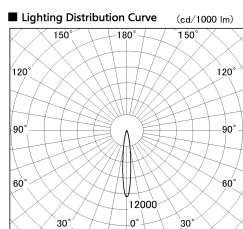

Item no. DD053-0815MW9040

Series Name:  $\Phi$ 80 Series Reflector Type, Adjustable

Installation	Recessed mount
Type	$\Phi$ 80 Series Reflector Type, Adjustable
Fixture wattage	6.1W
Beam angle	15 deg
Color Temp.	4000K
CRI	Ra>90
Luminous	295 lm
Body	Die-cast aluminum alloy
Body finish	N/A
Trim finish	White
Reflector finish	Mirror
IP Rate	IP20
Light source	COB module
Input Voltage	AC220~240V
Dimming Type	Non-Dimmable
Certificate	CE, CCC
Cut Hole	80mm

■ Direct Horizontal Illuminance DD053-0815MW9040

φ	Illuminance Angle	Beam Angle	Vertical Illuminance (lx)
1	13°	13°	11920
2			2980
3			1320
4			740
5			480
6			330
7			240
8			190