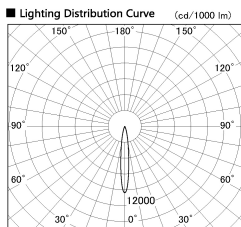

Item no. DD053-0815MW9040-DM

Series Name: Φ 80 Series Reflector Type, Adjustable

■ Direct Horizontal Illuminance DD053-0815MW9040-DM

Beam Angle	Illuminance Angle	Vertical Illuminance (lx)
13°	13°	11920
		2980
		1320
		740
		480
		330
		240
		190

Installation	Recessed mount
Type	Φ 80 Series Reflector Type, Adjustable
Fixture wattage	6.5W
Beam angle	15 deg
Color Temp.	4000K
CRI	Ra>90
Luminous	295 lm
Body	Die-cast aluminum alloy
Body finish	N/A
Trim finish	White
Reflector finish	Mirror
IP Rate	IP20
Light source	COB module
Input Voltage	AC220~240V
Dimming Type	Dimmable
Certificate	CE, CCC
Cut Hole	80mm