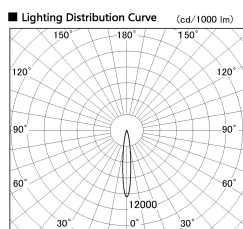

Item no. DD053-0815MW9040-DM

Series Name: Φ 80 Series Reflector Type, Adjustable

■ Direct Horizontal Illuminance DD053-0815MW9040-DM

φ	Illuminance Angle	Beam Angle	Vertical Illuminance (lx)
1	13°	13°	11920
2			2980
3			1320
4			740
5			480
6			330
7			240
8			190

Installation	Recessed mount
Type	
Fixture wattage	6.5W
Beam angle	15 deg
Color Temp.	4000K
CRI	Ra>90
Luminous	295 lm
Body	Die-cast aluminum alloy
Body finish	N/A
Trim finish	White
Reflector finish	Mirror
IP Rate	IP20
Light source	COB module
Input Voltage	AC220~240V
Dimming Type	Dimmable
Certificate	CE, CCC
Cut Hole	80mm