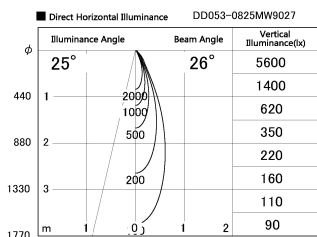

Item no. DD053-0825MW9027

Series Name:  $\Phi$ 80 Series Reflector Type, Adjustable

Installation	Recessed mount
Type	$\Phi$ 80 Series Reflector Type, Adjustable
Fixture wattage	7.5W
Beam angle	25 deg
Color Temp.	2700K
CRI	Ra>90
Luminous	339 lm
Body	Die-cast aluminum alloy
Body finish	N/A
Trim finish	White
Reflector finish	Mirror
IP Rate	IP20
Light source	COB module
Input Voltage	AC220~240V
Dimming Type	Non-Dimmable
Certificate	CE, CCC
Cut Hole	80mm