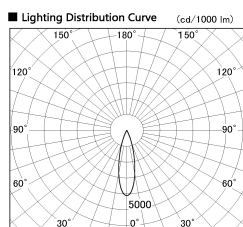

Item no. DD053-0825MW9027

Series Name:  $\Phi$ 80 Series Reflector Type, Adjustable

Installation	Recessed mount
Type	
Fixture wattage	7.5W
Beam angle	25 deg
Color Temp.	2700K
CRI	Ra>90
Luminous	339 lm
Body	Die-cast aluminum alloy
Body finish	N/A
Trim finish	White
Reflector finish	Mirror
IP Rate	IP20
Light source	COB module
Input Voltage	AC220~240V
Dimming Type	Non-Dimmable
Certificate	CE, CCC
Cut Hole	80mm