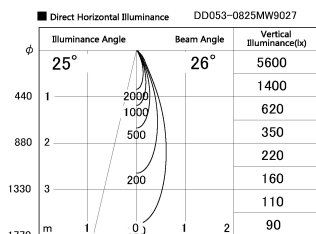

Item no. DD053-0825MW9027

Series Name:  $\Phi$ 80 Series Reflector Type, Adjustable

Installation	Recessed mount
Type	
Fixture wattage	7.5W
Beam angle	25 deg
Color Temp.	2700K
CRI	Ra>90
Luminous	339 lm
Body	Die-cast aluminum alloy
Body finish	N/A
Trim finish	White
Reflector finish	Mirror
IP Rate	IP20
Light source	COB module
Input Voltage	AC220~240V
Dimming Type	Non-Dimmable
Certificate	CE, CCC
Cut Hole	80mm