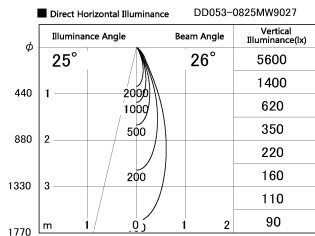

Item no. DD053-0825MW9027

Series Name: Φ 80 Series Reflector Type, Adjustable

Installation	Recessed mount
Type	
Fixture wattage	7.5W
Beam angle	25 deg
Color Temp.	2700K
CRI	Ra>90
Luminous	339 lm
Body	Die-cast aluminum alloy
Body finish	N/A
Trim finish	White
Reflector finish	Mirror
IP Rate	IP20
Light source	COB module
Input Voltage	AC220~240V
Dimming Type	Non-Dimmable
Certificate	CE, CCC
Cut Hole	80mm