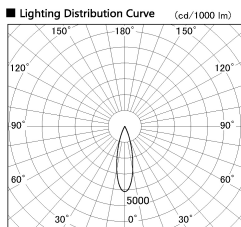

Item no. DD053-0825MW9027

Series Name: Φ 80 Series Reflector Type, Adjustable

Installation	Recessed mount
Type	
Fixture wattage	7.5W
Beam angle	25 deg
Color Temp.	2700K
CRI	Ra>90
Luminous	339 lm
Body	Die-cast aluminum alloy
Body finish	N/A
Trim finish	White
Reflector finish	Mirror
IP Rate	IP20
Light source	COB module
Input Voltage	AC220~240V
Dimming Type	Non-Dimmable
Certificate	CE, CCC
Cut Hole	80mm