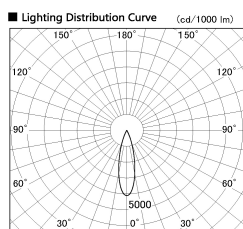

Item no. DD053-0825MW9027

Series Name:  $\Phi$ 80 Series Reflector Type, Adjustable

Installation	Recessed mount
Type	$\Phi$ 80 Series Reflector Type, Adjustable
Fixture wattage	7.5W
Beam angle	25 deg
Color Temp.	2700K
CRI	Ra>90
Luminous	339 lm
Body	Die-cast aluminum alloy
Body finish	N/A
Trim finish	White
Reflector finish	Mirror
IP Rate	IP20
Light source	COB module
Input Voltage	AC220~240V
Dimming Type	Non-Dimmable
Certificate	CE, CCC
Cut Hole	80mm