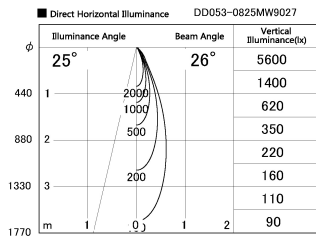

Item no. DD053-0825MW9027

Series Name: Φ 80 Series Reflector Type, Adjustable

Installation	Recessed mount
Type	
Fixture wattage	7.5W
Beam angle	25 deg
Color Temp.	2700K
CRI	Ra>90
Luminous	339 lm
Body	Die-cast aluminum alloy
Body finish	N/A
Trim finish	White
Reflector finish	Mirror
IP Rate	IP20
Light source	COB module
Input Voltage	AC220~240V
Dimming Type	Non-Dimmable
Certificate	CE, CCC
Cut Hole	80mm