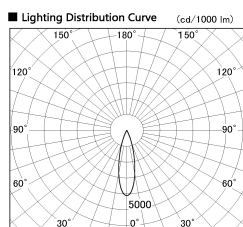

Item no. DD053-0825MW9027-DM

Series Name:  $\Phi$ 80 Series Reflector Type, Adjustable

Installation	Recessed mount
Type	
Fixture wattage	8W
Beam angle	25 deg
Color Temp.	2700K
CRI	Ra>90
Luminous	339 lm
Body	Die-cast aluminum alloy
Body finish	N/A
Trim finish	White
Reflector finish	Mirror
IP Rate	IP20
Light source	COB module
Input Voltage	AC220~240V
Dimming Type	Dimmable
Certificate	CE, CCC
Cut Hole	80mm