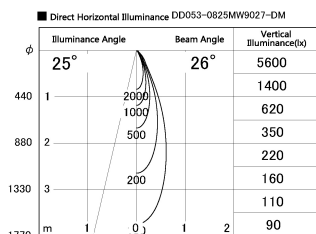

Item no. DD053-0825MW9027-DM

Series Name:  $\Phi$ 80 Series Reflector Type, Adjustable

Installation	Recessed mount
Type	
Fixture wattage	8W
Beam angle	25 deg
Color Temp.	2700K
CRI	Ra>90
Luminous	339 lm
Body	Die-cast aluminum alloy
Body finish	N/A
Trim finish	White
Reflector finish	Mirror
IP Rate	IP20
Light source	COB module
Input Voltage	AC220~240V
Dimming Type	Dimmable
Certificate	CE, CCC
Cut Hole	80mm