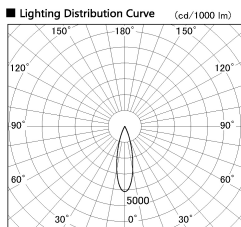

Item no. DD053-0825MW9027-DM

Series Name:  $\Phi$ 80 Series Reflector Type, Adjustable

Installation	Recessed mount
Type	
Fixture wattage	8W
Beam angle	25 deg
Color Temp.	2700K
CRI	Ra>90
Luminous	339 lm
Body	Die-cast aluminum alloy
Body finish	N/A
Trim finish	White
Reflector finish	Mirror
IP Rate	IP20
Light source	COB module
Input Voltage	AC220~240V
Dimming Type	Dimmable
Certificate	CE, CCC
Cut Hole	80mm