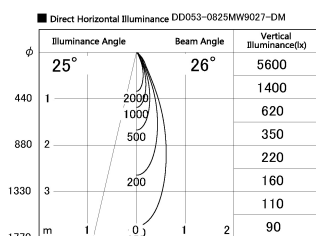

Item no. DD053-0825MW9027-DM

Series Name:  $\Phi$ 80 Series Reflector Type, Adjustable

Installation	Recessed mount
Type	
Fixture wattage	8W
Beam angle	25 deg
Color Temp.	2700K
CRI	Ra>90
Luminous	339 lm
Body	Die-cast aluminum alloy
Body finish	N/A
Trim finish	White
Reflector finish	Mirror
IP Rate	IP20
Light source	COB module
Input Voltage	AC220~240V
Dimming Type	Dimmable
Certificate	CE, CCC
Cut Hole	80mm