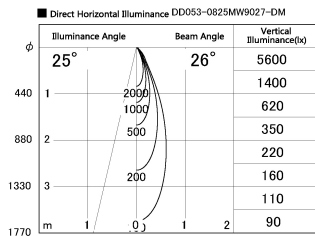

Item no. DD053-0825MW9027-DM

Series Name:  $\Phi$ 80 Series Reflector Type, Adjustable

Installation	Recessed mount
Type	
Fixture wattage	8W
Beam angle	25 deg
Color Temp.	2700K
CRI	Ra>90
Luminous	339 lm
Body	Die-cast aluminum alloy
Body finish	N/A
Trim finish	White
Reflector finish	Mirror
IP Rate	IP20
Light source	COB module
Input Voltage	AC220~240V
Dimming Type	Dimmable
Certificate	CE, CCC
Cut Hole	80mm