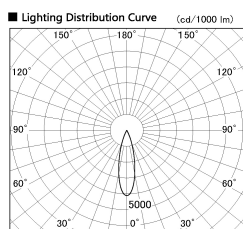

Item no. DD053-0825MW9030

Series Name: Φ 80 Series Reflector Type, Adjustable

Installation	Recessed mount
Type	Φ 80 Series Reflector Type, Adjustable
Fixture wattage	7.5W
Beam angle	25 deg
Color Temp.	3000K
CRI	Ra>90
Luminous	353 lm
Body	Die-cast aluminum alloy
Body finish	N/A
Trim finish	White
Reflector finish	Mirror
IP Rate	IP20
Light source	COB module
Input Voltage	AC220~240V
Dimming Type	Non-Dimmable
Certificate	CE, CCC
Cut Hole	80mm