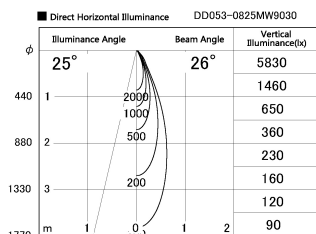

Item no. DD053-0825MW9030

Series Name: Φ 80 Series Reflector Type, Adjustable

Installation	Recessed mount
Type	Φ 80 Series Reflector Type, Adjustable
Fixture wattage	7.5W
Beam angle	25 deg
Color Temp.	3000K
CRI	Ra>90
Luminous	353 lm
Body	Die-cast aluminum alloy
Body finish	N/A
Trim finish	White
Reflector finish	Mirror
IP Rate	IP20
Light source	COB module
Input Voltage	AC220~240V
Dimming Type	Non-Dimmable
Certificate	CE, CCC
Cut Hole	80mm