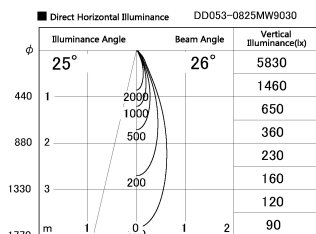

Item no. DD053-0825MW9030

Series Name:  $\Phi$ 80 Series Reflector Type, Adjustable

Installation	Recessed mount
Type	
Fixture wattage	7.5W
Beam angle	25 deg
Color Temp.	3000K
CRI	Ra>90
Luminous	353 lm
Body	Die-cast aluminum alloy
Body finish	N/A
Trim finish	White
Reflector finish	Mirror
IP Rate	IP20
Light source	COB module
Input Voltage	AC220~240V
Dimming Type	Non-Dimmable
Certificate	CE, CCC
Cut Hole	80mm