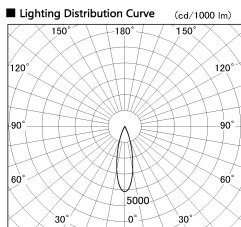

Item no. DD053-0825MW9030

Series Name: Φ 80 Series Reflector Type, Adjustable

Installation	Recessed mount
Type	
Fixture wattage	7.5W
Beam angle	25 deg
Color Temp.	3000K
CRI	Ra>90
Luminous	353 lm
Body	Die-cast aluminum alloy
Body finish	N/A
Trim finish	White
Reflector finish	Mirror
IP Rate	IP20
Light source	COB module
Input Voltage	AC220~240V
Dimming Type	Non-Dimmable
Certificate	CE, CCC
Cut Hole	80mm