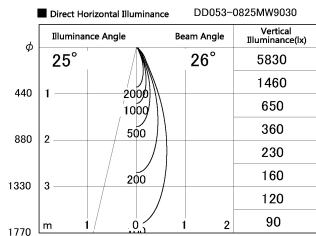

Item no. DD053-0825MW9030

Series Name: Φ 80 Series Reflector Type, Adjustable

Installation	Recessed mount
Type	
Fixture wattage	7.5W
Beam angle	25 deg
Color Temp.	3000K
CRI	Ra>90
Luminous	353 lm
Body	Die-cast aluminum alloy
Body finish	N/A
Trim finish	White
Reflector finish	Mirror
IP Rate	IP20
Light source	COB module
Input Voltage	AC220~240V
Dimming Type	Non-Dimmable
Certificate	CE, CCC
Cut Hole	80mm