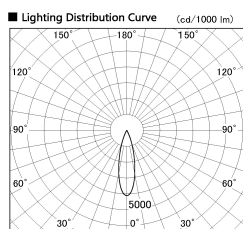

Item no. DD053-0825MW9030

Series Name:  $\Phi$ 80 Series Reflector Type, Adjustable

Installation	Recessed mount
Type	
Fixture wattage	7.5W
Beam angle	25 deg
Color Temp.	3000K
CRI	Ra>90
Luminous	353 lm
Body	Die-cast aluminum alloy
Body finish	N/A
Trim finish	White
Reflector finish	Mirror
IP Rate	IP20
Light source	COB module
Input Voltage	AC220~240V
Dimming Type	Non-Dimmable
Certificate	CE, CCC
Cut Hole	80mm