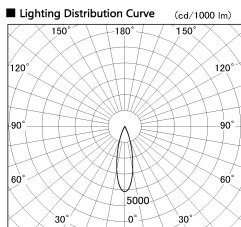

Item no. DD053-0825MW9030-DM

Series Name: Φ 80 Series Reflector Type, Adjustable

Installation	Recessed mount
Type	
Fixture wattage	8W
Beam angle	25 deg
Color Temp.	3000K
CRI	Ra>90
Luminous	353 lm
Body	Die-cast aluminum alloy
Body finish	N/A
Trim finish	White
Reflector finish	Mirror
IP Rate	IP20
Light source	COB module
Input Voltage	AC220~240V
Dimming Type	Dimmable
Certificate	CE, CCC
Cut Hole	80mm