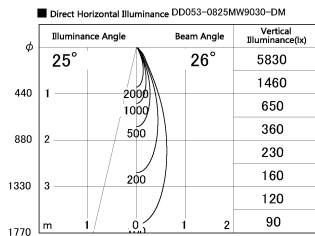

Item no. DD053-0825MW9030-DM

Series Name: Φ 80 Series Reflector Type, Adjustable

Installation	Recessed mount
Type	
Fixture wattage	8W
Beam angle	25 deg
Color Temp.	3000K
CRI	Ra>90
Luminous	353 lm
Body	Die-cast aluminum alloy
Body finish	N/A
Trim finish	White
Reflector finish	Mirror
IP Rate	IP20
Light source	COB module
Input Voltage	AC220~240V
Dimming Type	Dimmable
Certificate	CE, CCC
Cut Hole	80mm