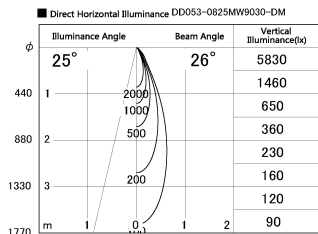

Item no. DD053-0825MW9030-DM

Series Name: Φ 80 Series Reflector Type, Adjustable

Installation	Recessed mount
Type	
Fixture wattage	8W
Beam angle	25 deg
Color Temp.	3000K
CRI	Ra>90
Luminous	353 lm
Body	Die-cast aluminum alloy
Body finish	N/A
Trim finish	White
Reflector finish	Mirror
IP Rate	IP20
Light source	COB module
Input Voltage	AC220~240V
Dimming Type	Dimmable
Certificate	CE, CCC
Cut Hole	80mm