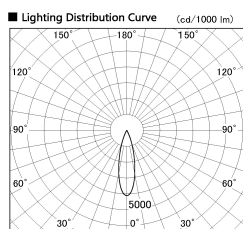

Item no. DD053-0825MW9030-DM

Series Name: Φ 80 Series Reflector Type, Adjustable

Installation	Recessed mount
Type	
Fixture wattage	8W
Beam angle	25 deg
Color Temp.	3000K
CRI	Ra>90
Luminous	353 lm
Body	Die-cast aluminum alloy
Body finish	N/A
Trim finish	White
Reflector finish	Mirror
IP Rate	IP20
Light source	COB module
Input Voltage	AC220~240V
Dimming Type	Dimmable
Certificate	CE, CCC
Cut Hole	80mm